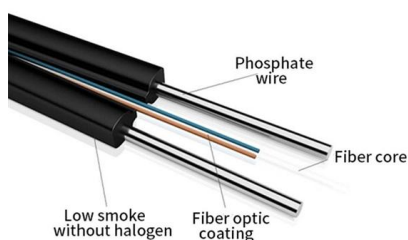

Prism PI 42u 800mm Wide x 1200mm Deep Server Cabinet

Prism Server Cabinet Product Information Prism's 42U 800 x 1200mm PI Server Rack is manufactured from 2mm steel, allowing it to accommodate all of today's data centre requirements and this