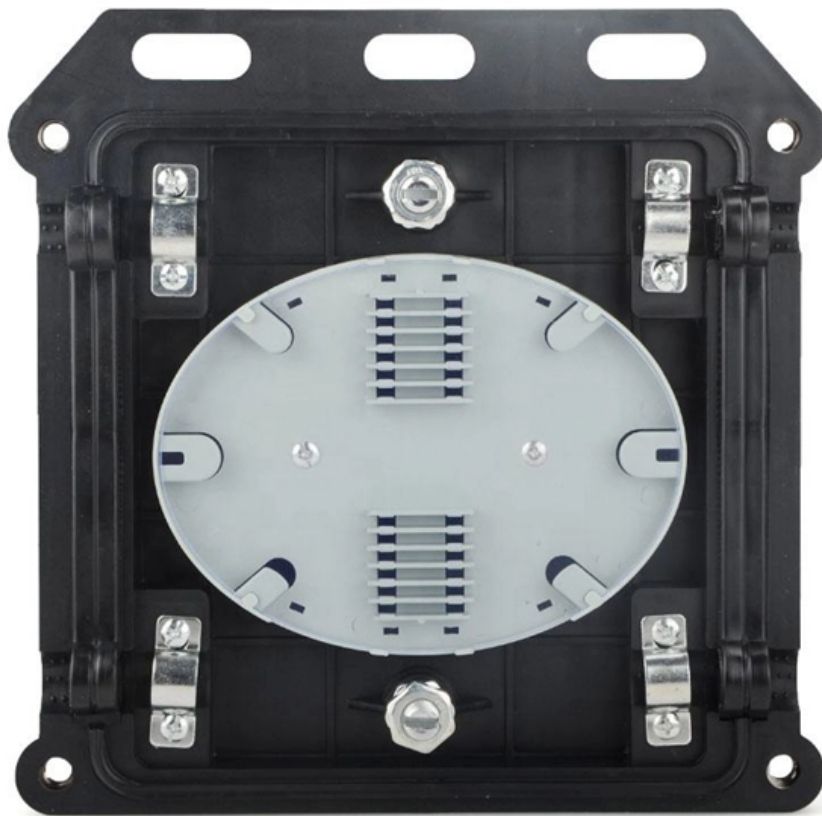

Adam Tas Corridor Energy

Cameroon Server Rack System 1200mm Depth

Overview

With a depth of 1200 mm (approximately 47 inches), these racks offer expansive rear channels with tool-less button mounts for virtually effortless installation of up to six 0U vertical rack strip power distribution units (PDU) or can easily accommodate vertical cable organizers or. Easy Racks are reliable and affordable IT enclosures with a proven design and essential features which is suitable for server rack and network rack applications, and edge computing applications. They are optimized to help maximize floor space, expedite installation, simplify cable management, and increase accessibility for improved. The 19" front/rear rack frames are depth adjustable, as they are mounted on sliding rails. Compatible with ANSI/EIA RS-310-D, IEC60297-2, DIN41494 (PART1) and DIN41494 (PART7) standards.

Cameroon Server Rack System 1200mm Depth

Overview

The IBM Dynamic Expansion Rack, a 42U, industry-standard 19-inch rack, complements the IBM Dynamic Standard Rack with additional rack-mounting space. The IBM Static Standard Rack

48U Server Rack Enclosure 600mm x 1200mm w/ Sides

48U Server Rack Enclosure 600mm x 1200mm w/ Sides Black Model : RS48612 AZE's 48U 600mmWide x1200mmDeep server rack cabinet shall consist of

48U , 48U Server Racks , 48U Server Cabinet , 48U Rack Enclosure

48U Server Rack Cabinet 800mm Wide x 1200mm Deep with Side Panels Model : RS48812

AZE's 48U 800mmWide x1200mmDeep server rack cabinet shall consist of welded and assembled steel frame

Server Rack Sizes & Dimensions Guide 2026