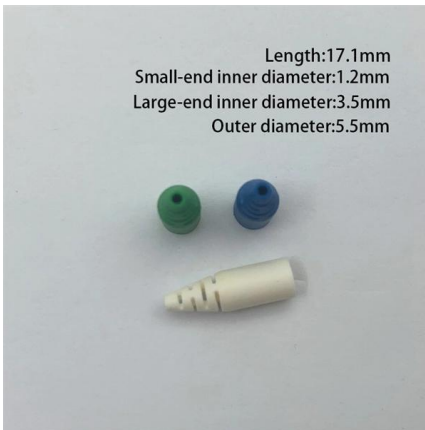

## Flexible Busbar Solution for High Current Density Applications

Figure 3 above shows the comparison of the skin effect ratio for cylindrical vs rectangular conductors. As showed in Figure 4, when the cross sectional area is smaller than 150 mm<sup>2</sup>, there are small