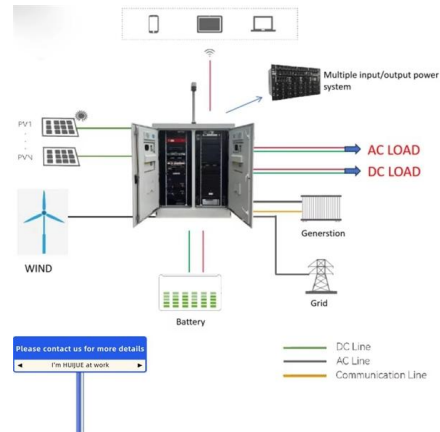

48V Outdoor Integrated Power Supply Cabinet

Product Description CNTCE outdoor telecom cabinet, network cabinet are constructed to withstand the elements and provide superior protection for