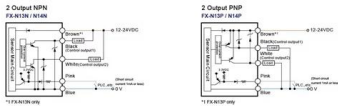

Outdoor Communication Cabinets and Power Cabinets

In the future, as communication technology continues to evolve, outdoor communication cabinets and power cabinets will also undergo continuous upgrades to meet higher technical requirements and