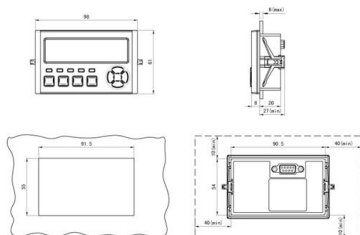

Amazon : Ceramic Repair Kit

Breathe new life into broken ceramics with high-strength repair kits. Find solutions to mend cracks, chips, and holes across a variety of surfaces.