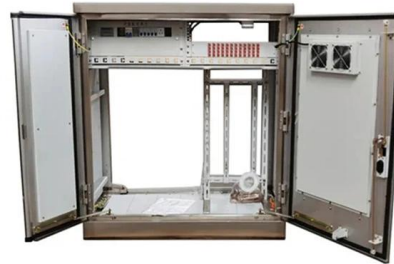

Aluminum Metal Cable Raceways , Surface Raceways

Our metal surface cable raceways are made from extruded 6063 aluminum alloy which is lightweight with good mechanical properties and can be mounted almost