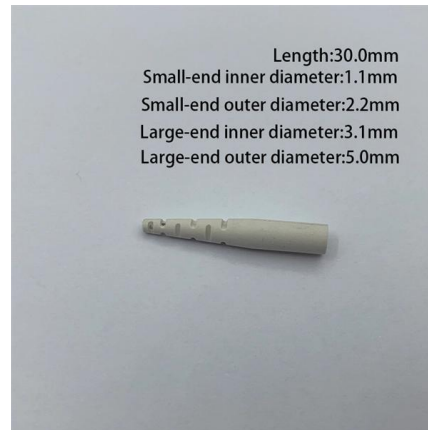

Aluminium Cable Trays , EAE Electric

The aluminum cable tray is a lightweight, durable, and cost-effective solution used for organizing and safely carrying electrical and data cables. With easy installation