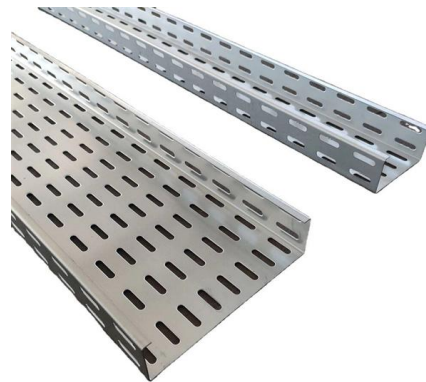

Adam Tas Corridor Energy

Chad Aluminum Profile Cable Tray

Chad Aluminum Profile Cable Tray

Cable Trays In Chad

Top Cable Trays Manufacturers in Chad Tired of messy wires causing headaches? Brilltech Engineers Pvt. Ltd. brings the Cable Trays in Chad just for you! We, one of the well-known Cable Trays

Cable Trays , McMaster-Carr

Choose from our selection of cable trays, including over 850 products in a wide range of styles and sizes. Same and Next Day Delivery.

Aluminum Conductor Tray Cable

Priority Wire & Cable supplies wire & cable from the largest stock in the U.S. and offers same day shipping. This includes Industrial, Aluminum, and many other types! Aluminum Conductor Tray Cable

Snap Track Cable Tray System

Snap Track Cable Tray Background Snap Track was developed as a limited-width cable tray system to replace wire basket tray, conduit, and generic tray. It is

Galvanized Cable Tray In Chad