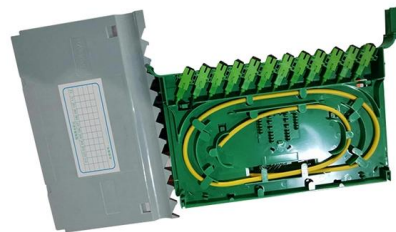

6 Splice Distribution Box Unloaded 1x4 Fiber Optic Splitter - Topfiberbox

Free sample! The distribution box can hold 6 cores termination and install 1x4 fiber optic splitter to distribute optical cable and split optical signal.