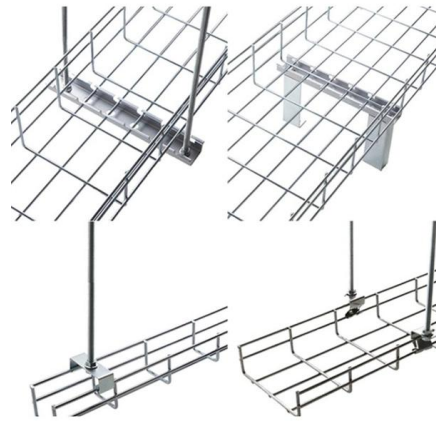

Amazon : Fiber Termination Box

6-Core FTTH Fiber Distribution Termination Box with 6 SC APC Adapters, IP65 Waterproof, Wall-Mount Enclosure for Residential/Commercial Fiber Optic Splicing & Management (with 6 APC Adapter)