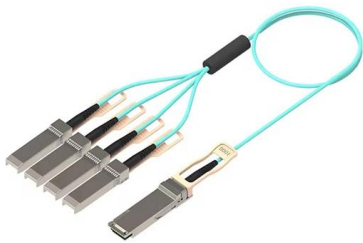

### 6 Port Fiber Distribution Box With 6 Adapter Slot, 8

The fttH fiber distribution box features 1 input port and 6 output ports, compatible with a 1:4 mini PLC splitter and 6 sc adppter, supporting up to 8 core fiber splicing. The

### Amazon : Fiber Termination Box

6-Core FTTH Fiber Distribution Termination Box with 6 SC APC Adapters, IP65 Waterproof, Wall-Mount Enclosure for Residential/Commercial Fiber Optic Splicing & Management (with 6 APC Adapter)