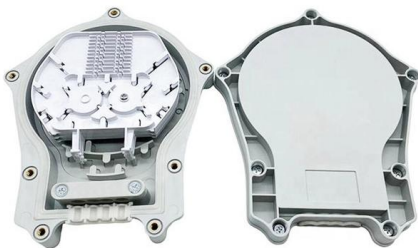

Amazon : Fiber Box

Fiber Optic Wall Mount Box with LC Couplers for Single Mode & Multimode Fiber Optic Cable. , Fiber Box Enclosure for MPOE's, Network Rooms, and IDF Rooms. (LC 6 Strand OS1/OS2)

6 Splice Distribution Box Unloaded 1x4 Fiber Optic

Free sample! The distribbution box can hold 6 cores termination and install 1x4 fiber optic splitter to distribute optical cable and split optical signal.

6 Core Fiber Optic Terminal Box

Compact structure and perfect fiber management. Engineered fiber routing protect bend radius through the unit to ensure signal integrity. Applicable for pole-mount