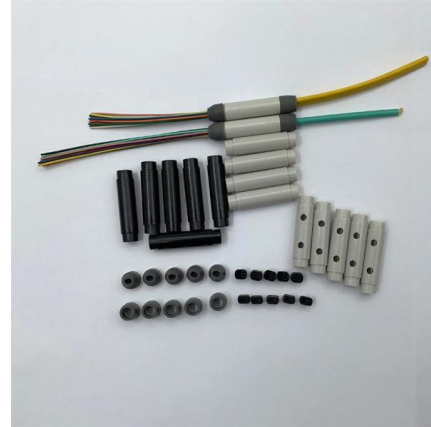

(HUBER+SUHNER, BOPLA, METZ CONNECT,) on DirectIndustry, the

CAT 7 FTP JACK

6 Cores Fiber Distribution Box FDB-106B

6 Cores Fiber Distribution Box FDB-106B IP-55 SC Connector PLC Splitter Fiber

Amazon : Fiber Termination Box

Fiber Optic Terminal Junction Box 2 Ports Fiber Panel Desktop Box for FTTH, Optical SC/UPC Connectors Add to cart 4 Core FTTH Fiber Distribution Box, 4 Port Fiber Distribution Box Splitter