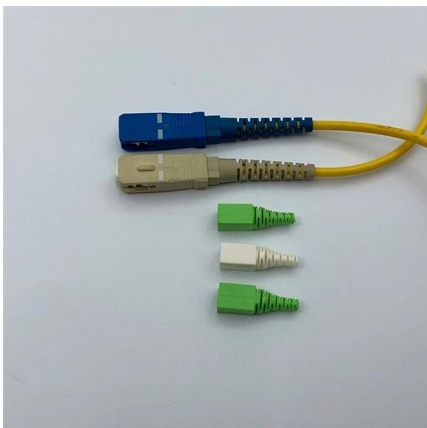

Understanding Fiber Optic Junction Boxes: A Comprehensive

8. Conclusion In conclusion, fiber optic junction boxes are indispensable components in modern communication networks.