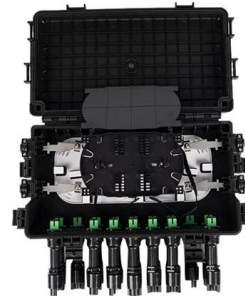

Distribution switch control equipment Manufacturer, Waterproof Box

Distribution switch control equipment Supplier, Waterproof Box, Junction Box Manufacturers/ Suppliers - Yueqing Jiami Electric Co., Ltd.