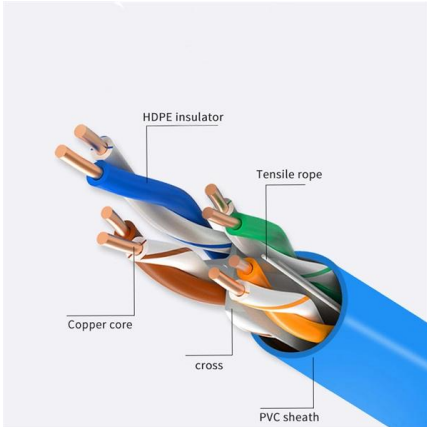

Chilean Waterproof Junction Box Manufacturer Direct Sales