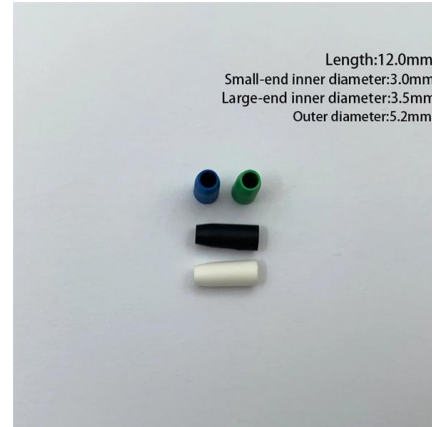

Contact Us

For datasheets, pricing, or custom telecom energy solutions, please visit:
<https://www.koskolong.co.za>