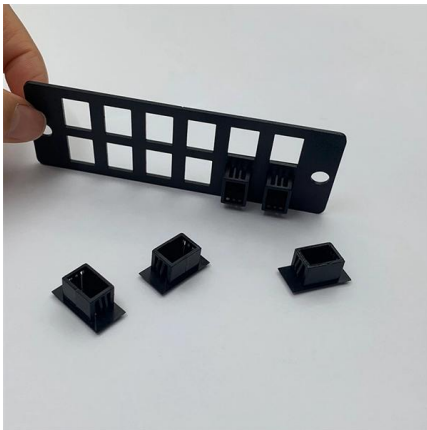

### JUNCTION BOXES?TERMINAL BLOCK BOXES

Waterproof junction box made of plastic and diecast aluminum. Box and terminals are combined in these models for wiring work. IP68, IP67 and IP65 protection

### JUNCTION BOXES?TERMINAL BLOCK BOXES , PRODUCTS , TAKACHI

Waterproof junction box made of plastic and diecast aluminum. Box and terminals are

combined in these models for wiring work. IP68, IP67 and IP65 protection class for sure protection for industrial wiring,

### **Outdoor Electrical Box, 24x24x8 Steel Junction Box, Chile , Ubuy**

**WATERPROOF SEALING:** Equipped with rubber sealing strips, the hinged junction box effectively prevents rainwater ingress, safeguarding internal electrical components. With an IP66 protection

### **Cable junction box, Cable terminal box**

Cable junction box with interlocking crowns in GRP, with a steel frame, with GRP lids, usable area 1200x1200mm, height 600 mm or customizable, resistances of