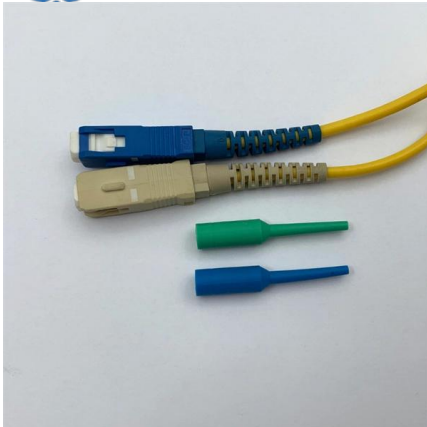

Waterproof Junction Box Manufacturer and Supplier in

Premier Waterproof Junction Box Supplier in China KDM provides different and preferred sizes, you can let us know your desired models of waterproof junction

Waterproof Junction Box Outdoor IP68 3-Way M25 Cable Chile , Ubuy

Shop the CESFONJER Waterproof Junction Box - IP68, 3-way line M25 cable connector. Protect your power cords with the external sleeve coupler. Available in a pack of 5 at Ubuy Chile.

Galvanized Steel Junction Welded IEC 61386 Electrical Boxes For Chile

ELECMAN® IEC 61386 galvanized steel electrical junction welded boxes for Chile are used as an enclosure housing electrical connections, to protect the connections and provide a safety barrier.