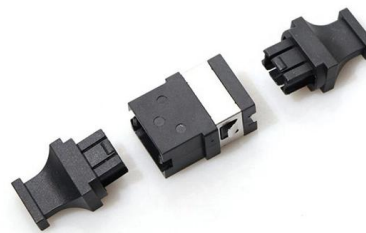

DIN Rail Fiber Optic Terminal Box 12 Core

DIN Rail Fiber Optic Terminal Box 12 Core, Find Details and Price about Fiber Optic Terminal Box from DIN Rail Fiber Optic Terminal Box 12 Core -