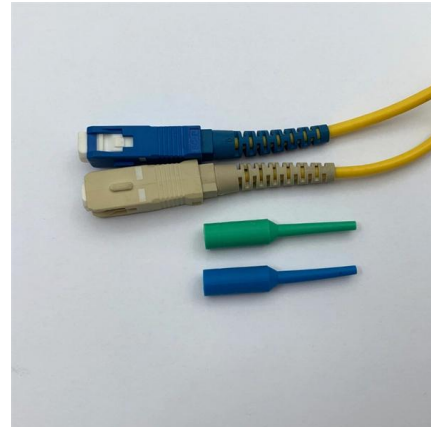

12 cores fiber distribution box , , Hangzhou Huayao Communication

The fiber splicing, splitting, distribution can be done in this box, and meanwhile it provides solid protection and management for the FTTx (FTTC,FTTB,FTTH,FTTP,FTTZ,FTTN,FTTO,FTTSA)

SJ-ODF-12 Fiber ODF, ODF 12 Core

SJ-ODF-12 fiber ODF, ODF 12 core is used to distribute the optical fibers from the distribution frame to the ends that have an optical connector such as patch

FDB-12E 12 Core Optical Fiber Distribution Box

The FDB-12E Optical Distribution Box is ideal for FTTH networks, supporting 8/16 fusion splices,

12 SC/LC connectors, and 1:8 or 1:16 PLC splitters. With IP55

12 Cores Rack Mounted Fiber Optic Terminal Box As distribution box