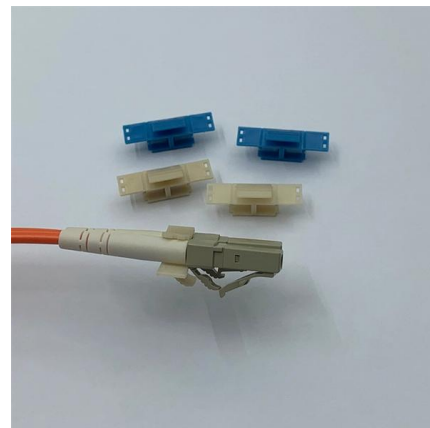

12 cores fiber splice box ftth fiber optic distribution box

The 12 Port Fiber Distribution Box can connect up to 2 optical cables, providing space for distributors and 12 fuses. It is equipped with 12 SC adapters and can