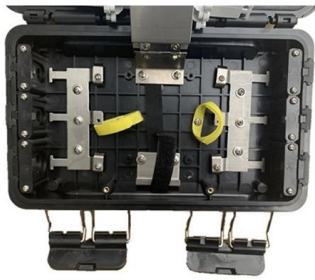

12 Types of Electrical Boxes and How to Choose

Learn about the many common types of wall and ceiling electrical boxes for switches, outlets, light fixtures, ceiling fans, and junction boxes.

Distribution Box Guide: Types, Components & Solutions

Understand distribution boxes (DB boxes) in 5 minutes. Learn about types, components, functions, and uses. Find the perfect DB box for your needs.

8 Different Types of Electrical Sockets for Homes and Offices

USB electric socket is used particularly in modern homes with home automation systems and tech-savvy offices. 8. TV Sockets A TV Socket is a special type of electrical socket designed to provide a reliable

Ultimate Guide To Distribution Boxes Db Boxes Types

Introduction For procurement professionals, electrical contractors, and project managers, choosing the right Distribution Box (DB Box) is a critical decision that