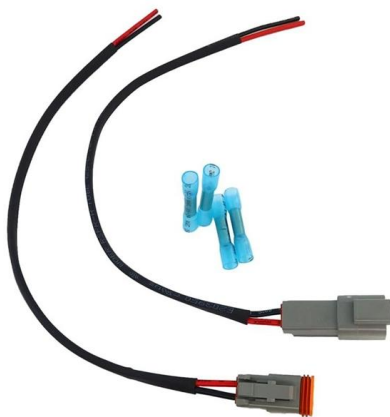

The Ultimate 2026 Guide to Selecting Distribution Boxes & Meter

Master the selection of electrical distribution boxes and meter sockets. Learn about enclosure materials, thermal management, and service entrance equipment for 2026.