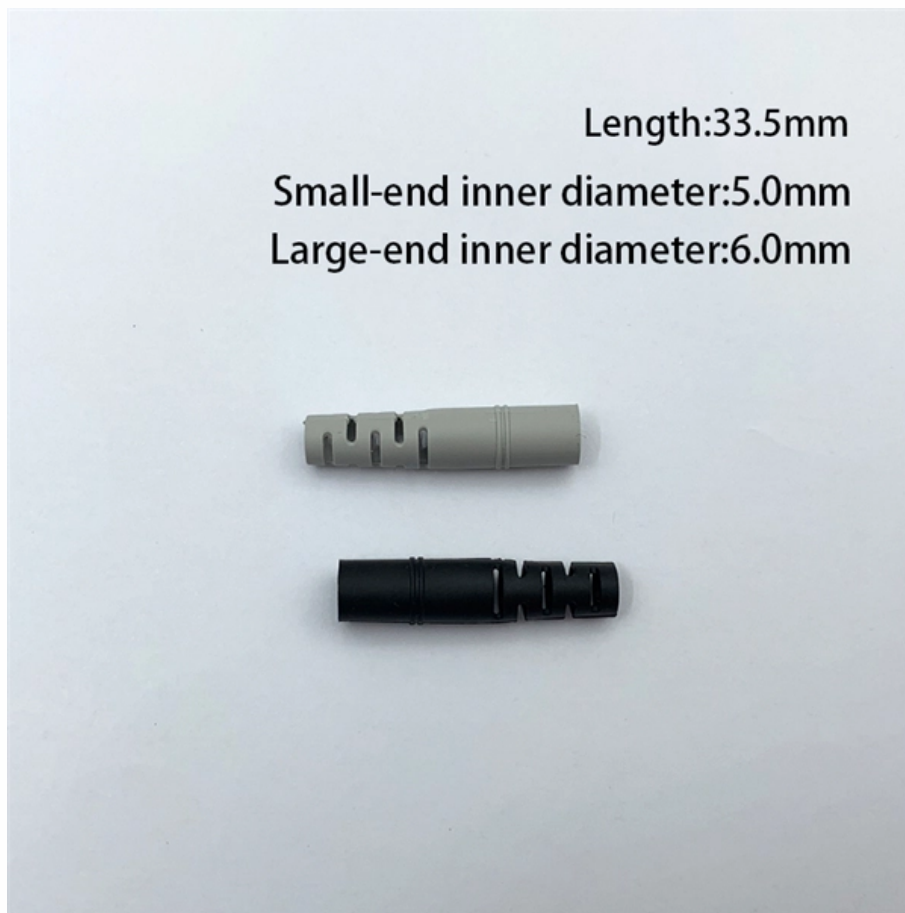

Adam Tas Corridor Energy

Comoro Mesh Cable Tray Customization