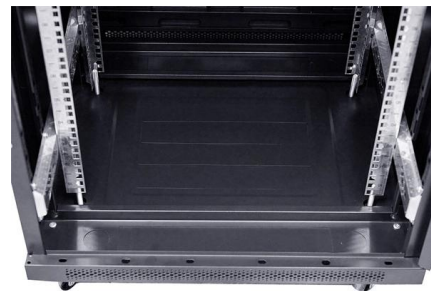

Distribution Box Circuit Breaker Box Transparent Comoros , Ubuy

Question: Can this distribution box be used outdoors? Answer: Yes, it is suitable for both indoor and outdoor power applications. Question: Is installation complicated? Answer: No, the distribution box is