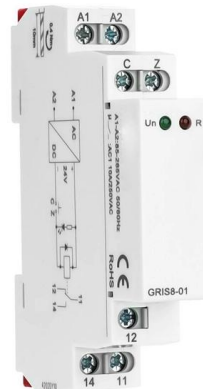

Environment Low Temp. Resistant

Shop Environment Low Temp. Resistant - Limit Switches at MISUMI. MISUMI offers FREE CAD download, short lead times and competitive pricing. Quote and order online today!