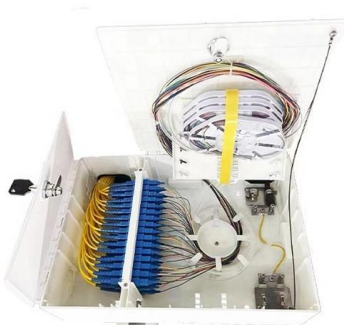

HOW TO FABRICATE CABLE TRAY ELBOW 90 DEGREES

Thank you for watching. I hope you have learned about electrical activity. Make sure you are stay tuned on my upcoming educational videos at my channel NB EL