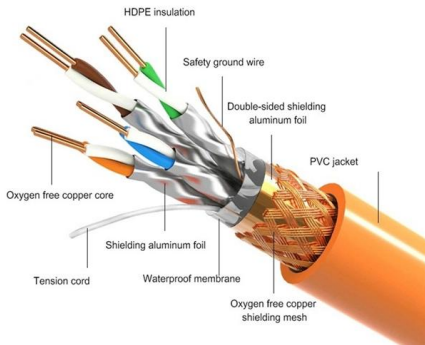

PRODUCT DETAILS