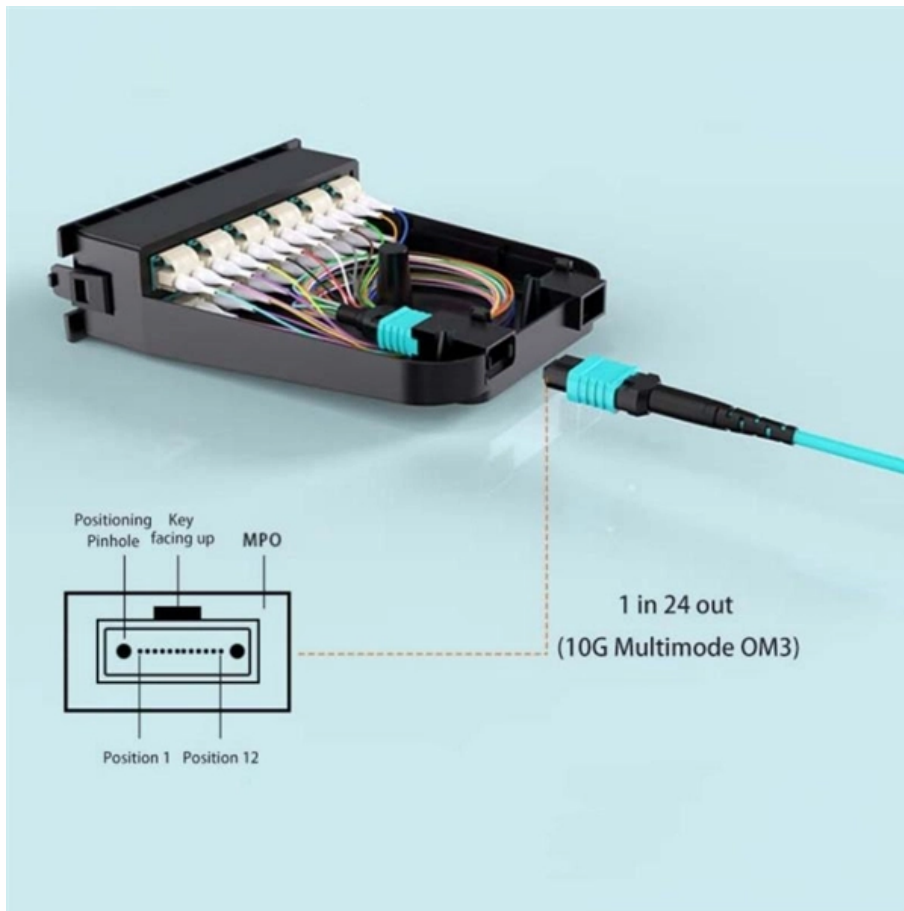

Adam Tas Corridor Energy

Complete electrical distribution box in Southern Europe