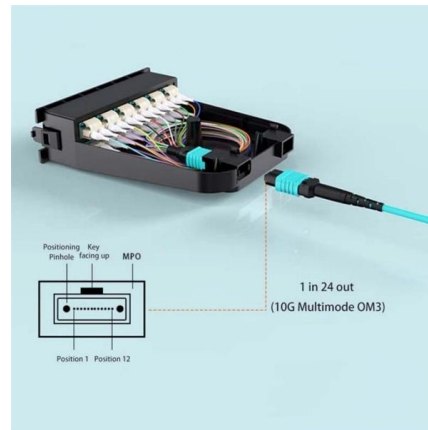

Compact PD and multi-PD distribution boxes

Compact PD and Multi-PD distribution box 100% anschlussfertiges Gehäuse Connection via connector input Including mounting plate and cover Suitable for mounting in suspended ceilings and underfloor