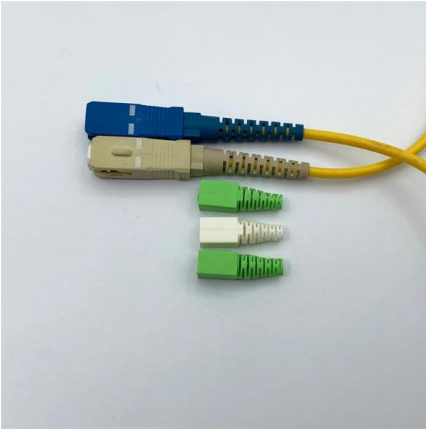

Adam Tas Corridor Energy

Concealed electrical box is a great value

Overview

Comparison of advantages: exposed boxes offer easy access and lower cost, while concealed boxes provide safety, aesthetics, and higher property value. A concealed electrical box is a compact, wall-embedded unit that holds electrical components such as switches, sockets, and wiring. Unlike traditional surface-mounted boxes, these are hidden inside walls or partitions, offering a neater, more refined finish to your overall decor. Let's take you step by step, type by type, and find the best concealed electrical switch box for you. This type of electrical wiring is covered with plaster or similar material so that it is not visible once the surface is finished.

Concealed electrical box is a great value

Concealed Metal Boxes , Durable & ISI Certified

Discover PESSRL Concealed Metal Boxes - durable, ISI-grade electrical boxes for concealed switch installations. Available in Eco (0.8mm) & Elite (1.0mm GPSP)