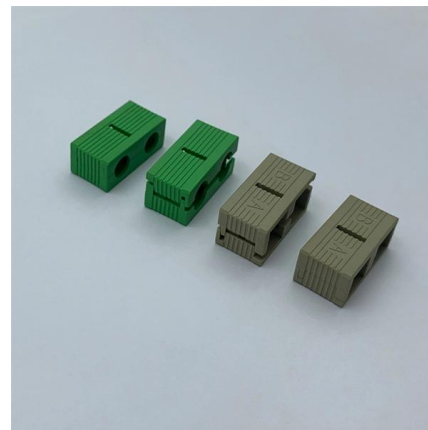

E SERIE Concealed single plastic electrical outlet By 4

4 BOX HIDE 4B.01.015 Concealed single plastic electrical outlet Collection E Serie Request prices/quote Request catalogues Request BIM/CAD Retailers list Sign in