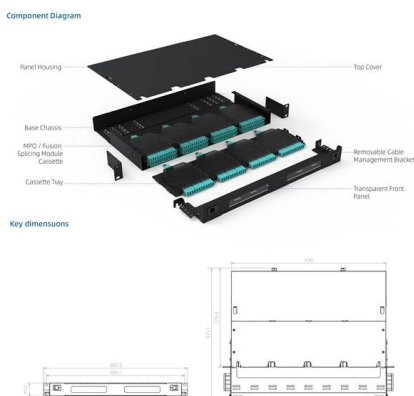

Ncell Data Center: Nepal's Best Tier III Data Center for Cloud

Ncell Data Center operates a three-layer security architecture -- physical, service enclave, and compute enclave -- covering every dimension of enterprise risk: from biometric access control to encryption-at