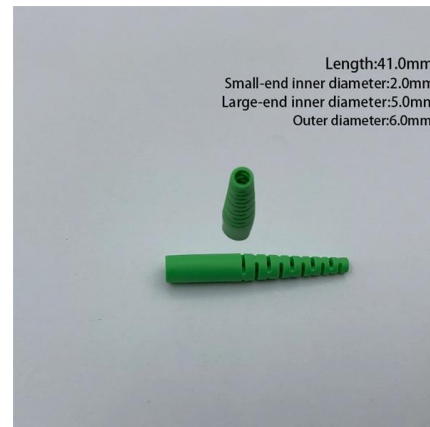

Cable Tray Accessories

To facilitate easy installation of cable trays we also manufacture accessories e.g. Vertical bend, horizontal bend, cross and horizontal tee. Our range includes