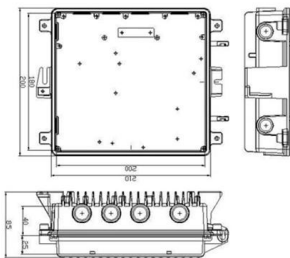

Cable tray fittings are used to change direction, transition, branch, or adapt cable trays within complex wiring routes. They include elbows, tees, reducers, risers,

Cable Tray Installation Accessories

Explore essential cable tray installation accessories for secure, stable, and safe cable management systems: hoisting frames, cross arms, wall

Cable Tray Accessories Archives

We Offer Products that are used in parallel with cable trays including brackets, ground clamps and splices. Cable Tray Accessories The several Cable Tray fixtures available are:

Accessories - SMC Cable Trays

Clamp For Ladder Hanging Reducer Horizontal Tee Horizontal bend for perforated and ladder type cable tray Vertical Riser Down Bend Cover clamp Hanging bracket

Cable Tray Accessories, Cable Tray Hangers & Support , RS