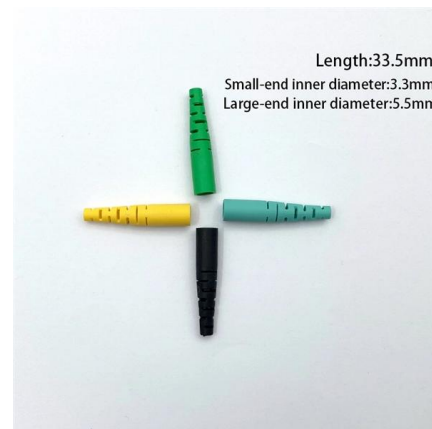

Construction site electrical distribution box terminal cover

Outdoor Electrical Boxes , Durable Exterior & Junction

Discover durable, weatherproof junction boxes at Polycase--ideal for electrical and industrial applications. Choose from a variety of sizes and materials for reliable

Temporary Power Safety: Distribution Boxes + Industrial

Learn how construction power, temporary electrical boxes, and IP67 connectors combine with E-abel distribution panels and Weipu industrial

Current Cover(TM) , Temporary Outlet Safety Cover

The Current Cover(TM) is a temporary safety adhesive outlet cover that secures firmly to the receptacle tabs that allows construction workers to work safely around

JUNCTION BOXES?TERMINAL BLOCK BOXES

Waterproof junction box made of plastic and diecast aluminum. Box and terminals are