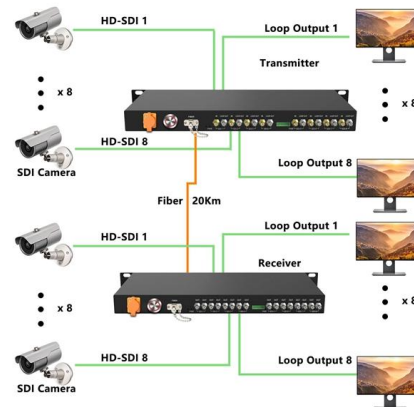

Electrical Supplies at Wholesale Prices , City Electric

City Electric Supply provides electrical products and solutions.