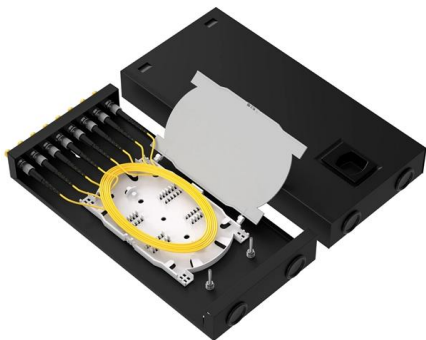

Optical Fibre Cables - Verified B2B Suppliers , Europages

Find optical fibre cables suppliers Verified companies Direct contact Leading B2B marketplace Connect with suppliers now!