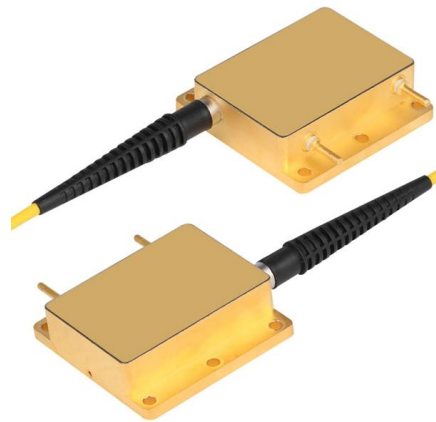

Optical Fibre Cables - Verified B2B Suppliers , Europages

Find optical fibre cables suppliers Verified companies Direct contact Leading B2B marketplace Connect with suppliers now!