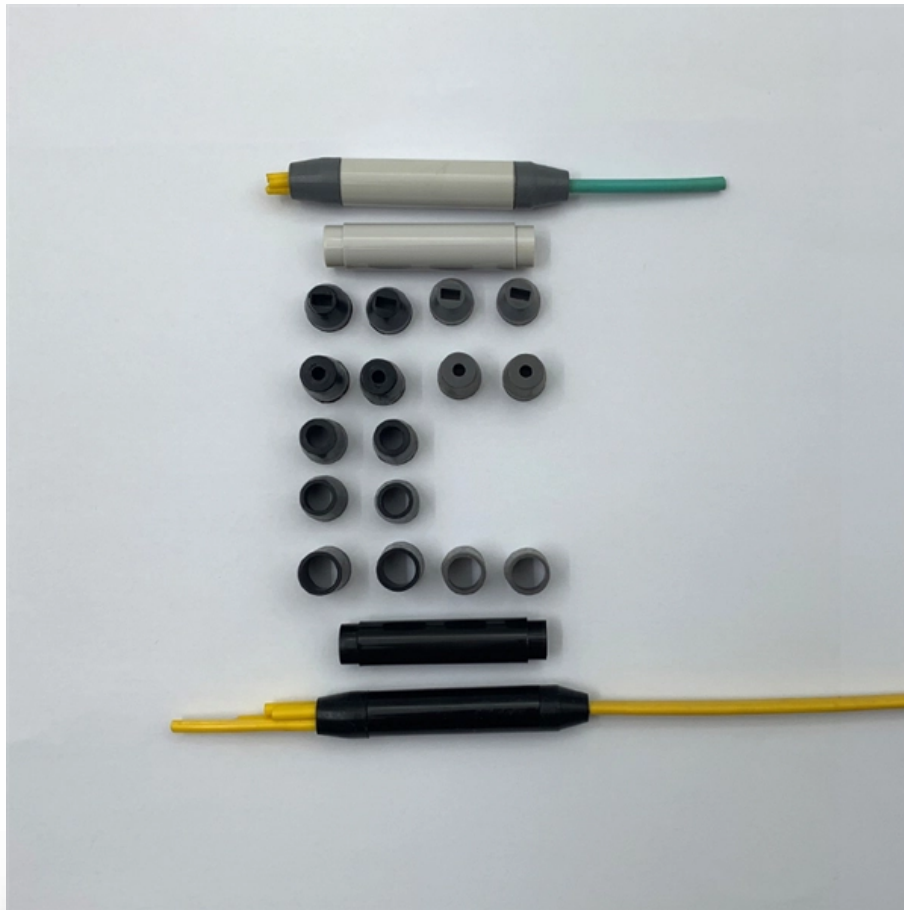

# **Cost of 1m Event Blind Zone for BERT Bit Error Detector in Monitoring**