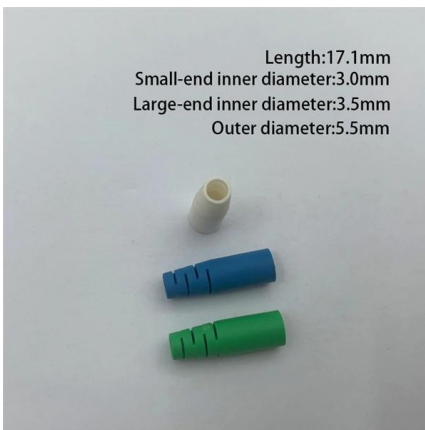

What is Bit Error Rate or BER?

By assessing the BER, engineers and researchers can gauge the effectiveness of error correction techniques, modulation schemes, channel coding, and overall system design. Achieving a

BERT

BERT - Bit Error Rate Tester Anritsu is a world leader in Bit Error Rate test and measurement products. These products reflect that global leadership, addressing data rates from 100 Mbit/s to 64.2 Gbit/s.

What is a Bit Error Rate Tester (BERT)?

Learn what a Bit Error Rate Tester is and how it's used to test the end to end performance of signal transmission.