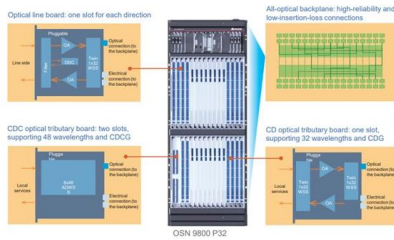

Fiber Distribution Box & Terminal Box , Top-Quality

Fiber Distribution Box & Terminal Box manufacturer. Fiber Distribution Box are used in cross-connection (indoor and outdoor devices). They are available in

Internet Options in Costa Rica

Whether you're looking for high-speed fiber-optic broadband, or High-Throughput Satellite Broadband we'll give you the best internet options in Costa

All You Need To Know About Fiber Termination Boxes:

Source In this blog, we will discuss the two types of fiber optic cables and the role of a simple yet essential piece of equipment in the fiber laying

Fiber Terminal Box , Fiber Distribution Box , Fiberlink

Fiber terminal box, known as optical termination box (OTB) as well, is a compact fiber management product of small size for FTTH application.