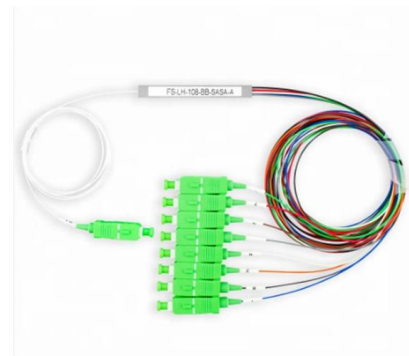

What Is the Role of a Fiber Optic Terminal Box in FTTH?

Discover the role of the Optical Fiber Terminal Box (FTB) in FTTH networks. Learn how rack-mount optical fiber terminal boxes in MDU risers and