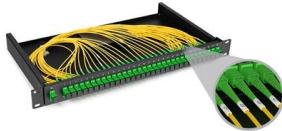

Adam Tas Corridor Energy

Cuba 144-core Triple-play Fiber Optic Cable Junction Box

Overview

The 144 cores dome type fiber optic splice closure come with 2 inlets and 4 outlets, which is including 6 splice trays, each accommodating 24 fibers. The fiber optic joint box body is crafted from reinforced plastic, a material renowned for its high strength and corrosion resistance. It is suitable for aerial, underground, conduct installation Full mechanical sealing.

Cuba 144-core Triple-play Fiber Optic Cable Junction Box

144 Cores Fiber Optic Cable Junction Box Fiber Splice

Product Description 144 cores fiber optic cable junction box fiber splice closure fiber optic junction boxDescription: Optical splitter closure provides space and