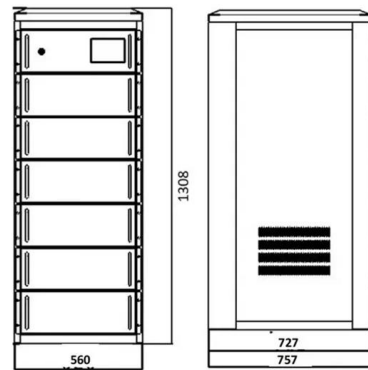

24 Core Fiber Optical Cable Joint Splice Closure

24 Core Fiber Optical Cable Joint Splice Closure, Find Details and Price about Distribution Box Terminal Box from 24 Core Fiber Optical Cable Joint Splice