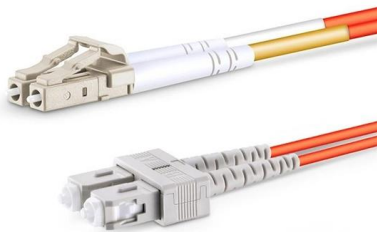

The 144 core outdoor fiber splice closure integrates the function of distribution, splice, joint and storage of outdoor optical fiber cable (ofc), and can be used in

144 Cores Optical Cable Junction Box Dome Type 6 Port Fiber Splice

High quality industrial plastic body material . One oval hole and four round holes for cable entrancee Suitable for cable diameter 10mm-25mm Aerial, pole-mounting, direct buried and handheld

24-144 Core Fiber Joint Closure Foc Heat Shrinkable

24-144 Core Fiber Joint Closure Foc Heat Shrinkable Sealing Dome Optic Splice Closure Optical FTTH Junction Box 1 in 8 out (CV032) is widely

Factory Supply Fiber Junction Box 144 cores Dome type

The 144 cores dome type fiber optic splice closure come with 2 inlets and 4 outlets, which is including 6 splice trays, each accommodating 24 fibers. The fiber optic