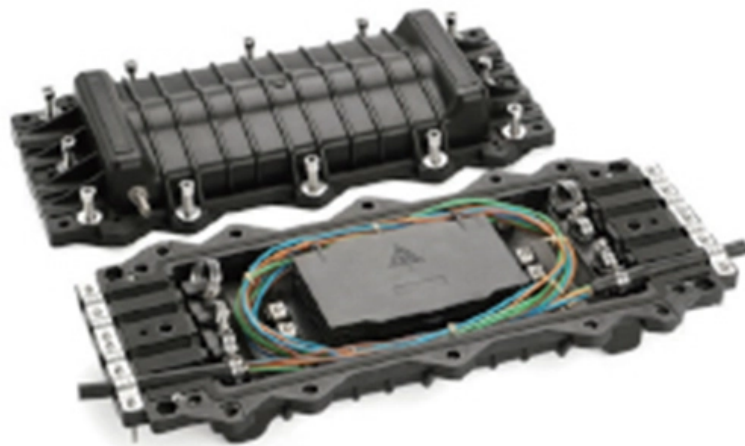

Adam Tas Corridor Energy

Cuba 144-core Triple-play Fiber Optic Cable Junction Box

Overview

The 144 cores dome type fiber optic splice closure come with 2 inlets and 4 outlets, which is including 6 splice trays, each accommodating 24 fibers. The fiber optic joint box body is crafted from reinforced plastic, a material renowned for its high strength and corrosion resistance. It is suitable for aerial, underground, conduct installation Full mechanical sealing.

Cuba 144-core Triple-play Fiber Optic Cable Junction Box

144 Cores Fiber Optic Cable Junction Box Fiber Splice

Product Description 144 cores fiber optic cable junction box fiber splice closure fiber optic junction boxDescription: Optical splitter closure provides space and

144 Cores Optical Cable Junction Box

144 cores optical cable junction box with 2in 2out fiber splice closure. IP68 waterproof, durable, and compatible with bundle fiber. Ideal for cabling projects., Alibaba