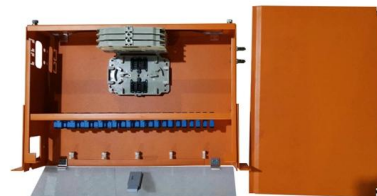

96 Core Fiber Splice and Distribution Closure with

The 96 core fiber splice and distribution closure is a dome enclosure designed to integrate fiber splicing, splitting, distribution, and storage in a single compact unit.