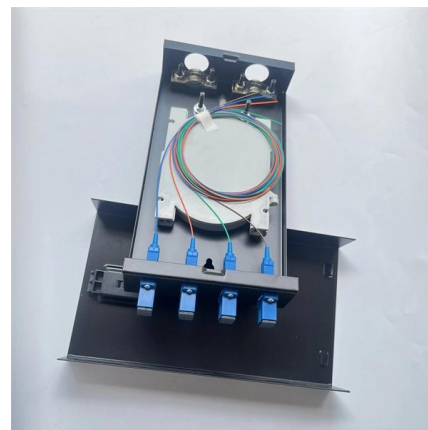

Comprehensive instruction manual for the Furrion Chill Cube Non-Ducted Air Distribution Box (R32) with operating panel, remote control, and detachable

Distribution Box Installation: A Complete Guide to Safe