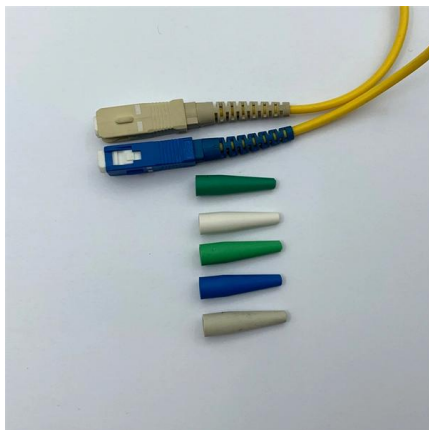

Furrion Chill Cube Non-Ducted Air Distribution Box (R32)

Comprehensive instruction manual for the Furrion Chill Cube Non-Ducted Air Distribution Box (R32) with operating panel, remote control, and detachable