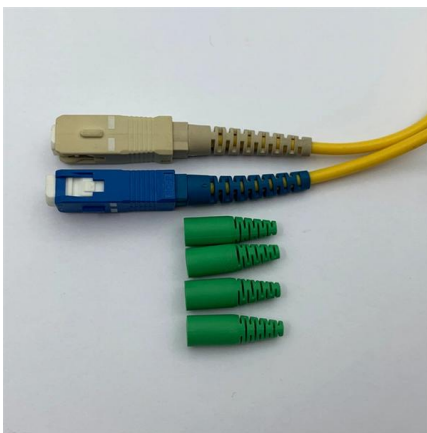

CORNING OPTICAL COMMUNICATIONS GENERIC SPECIFICATION FOR OPTICAL FIBER

[2.1.3] The housing shall provide all necessary provisions for proper management and administration of optical fiber, fiber optic connectors, splices, cable-subunits, transition kits and other related components.

Custom Fiber Optic Patch Cables

Thorlabs stocks the largest selection of single mode and multimode optical fibers in the photonics industry. If our selection of stocked patch cables does not meet your needs, we also offer custom

Custom Cable Assembly Manufacturing , Fibertronics, Inc.

Pre-terminated Fiber Optic Cable Assembly with your choice of connectors - custom made in Melbourne, Florida 12 Fiber MPO/UPC Standard Male to (x12) LC/UPC -