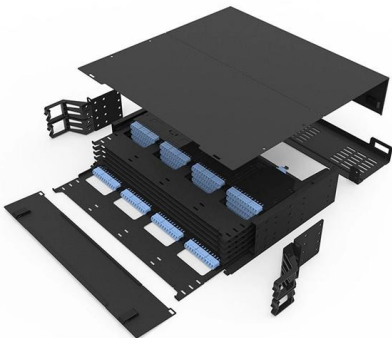

buy.customcable

Configure, build and buy your custom fiber optic cable assembly online at buy.customcable . Custom Cable, Inc. is a manufacturer of high-quality custom fiber optic cable assemblies.