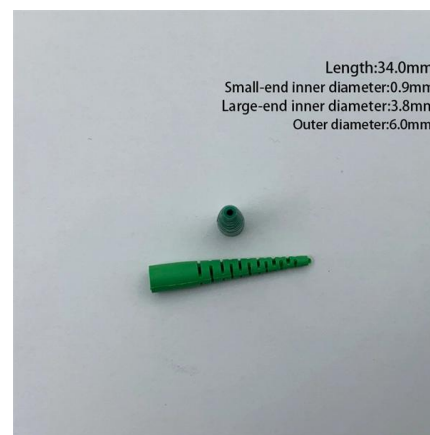

Wholesale Fiber Optic Connectors & Couplers , CableWholesale

CableWholesale offers a wide range of wholesale fiber optic connectors and couplers so you can establish a dependable, high-performing network infrastructure.