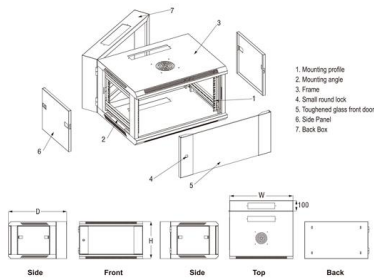

FTTH 48 96 144 288 Cores Fiber Cable Joint Box Fiber

The equipment is used as a termination point for the feeder cable to connect with drop cable in FTTX communication network system. The fiber splicing, splitting,

288 Core Fiber Optic Cable Junction Box Outdoor Fiber Optic

The products are widely used in telecom, Unicom, mobile, tower, railway, electric power, energy, radio and television, petrochemical, transport, education, industrial automation, smart city and enterprise

Geteknet 4u 288 Cores Rack Mount Port Fiber Optic LC

2004: The 1st OEM order for RJ45 keystone jack, patch panel, network cable, and patch cord were shipped overseas, GETEKnet international office was

6 core Fiber Optical Splicing With 24 Port LIU

6 core Fiber Optical Splicing With 24 Port LIU ,, Full Installation ,, Beginner Watch this video Fiber optic splicing is the process of joining two fiber optic cables together to create a