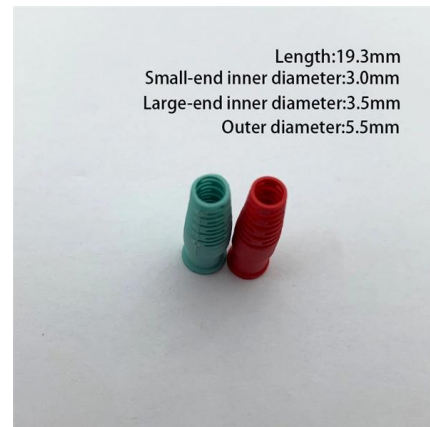

IP68 High Quality FTTH 288 Cores Dome Type Fiber Optic Splice

This Fiber Optic IP68 Splice Closure is a fiber optical distribution box that provides a cost-effective secure solution for the feeder cable to connect with out door drop cable in FTTH communication

High Quality Outdoor Fiber Optical Splice Box

High Quality Outdoor Fiber Optic Splice Box Termination Box 288 Core We are providing high quality fiber optic terminal box which is up to 288 ports. The