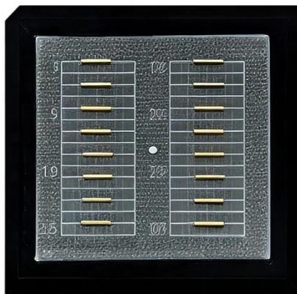

288 Core Fiber Optic Cable Junction Box Outdoor Fiber Optic

The products are widely used in telecom, Unicom, mobile, tower, railway, electric power, energy, radio and television, petrochemical, transport, education, industrial automation, smart city and enterprise