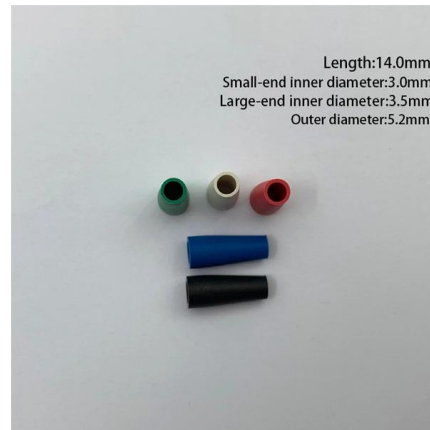

A complete guide to custom distribution boxes

Choosing a custom distribution box is essential for achieving maximum safety, functionality, and operational efficiency. As a leading Custom Distribution