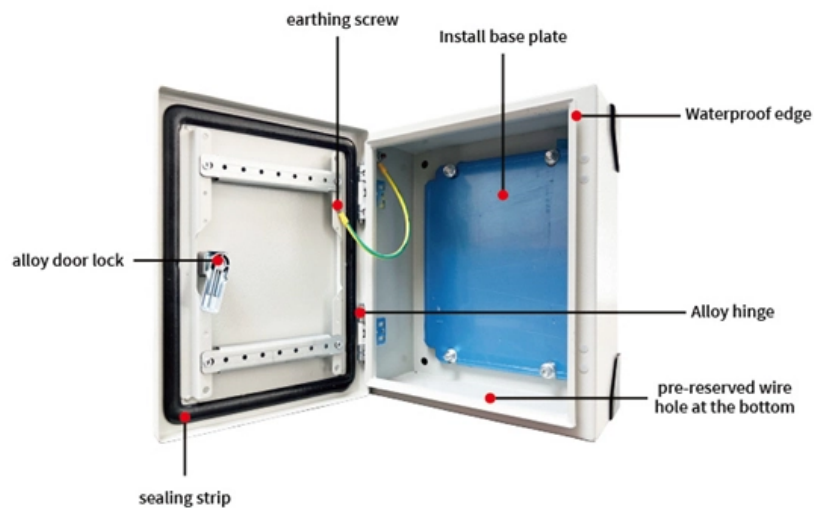

Adam Tas Corridor Energy

Custom-made Columbia wind turbine distribution boxes