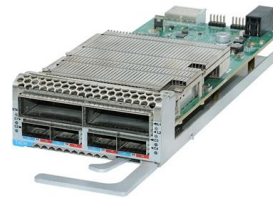

Custom Power Distribution Box Manufacturers , J& HW

Discover reliable power distribution box manufacturers and custom power distribution solutions for every need.