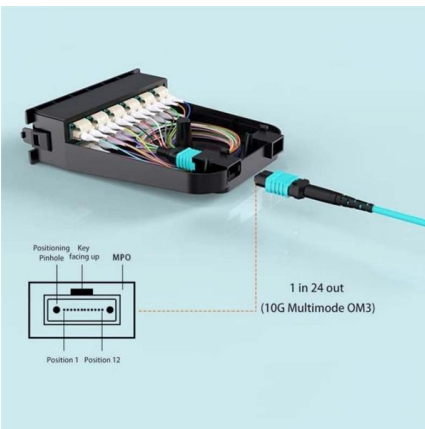

What is an Electrical Distribution Box? A

Our boxes feature high-grade materials, cutting-edge designs, and custom solutions to cater to your unique power needs. We focus on safety,