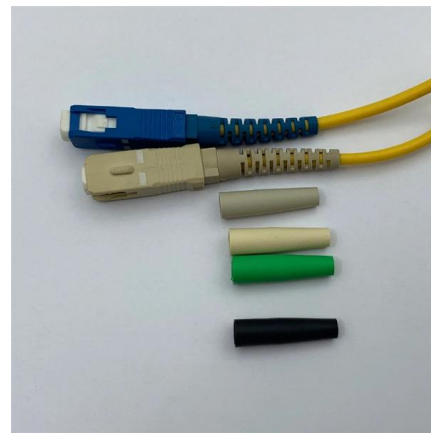

What is an Electrical Distribution Box? A

Our boxes feature high-grade materials, cutting-edge designs, and custom solutions to cater to your unique power needs. We focus on safety,