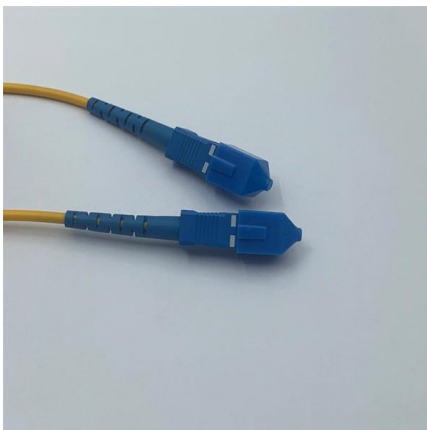

Cable Tray In New Zealand

We never mind making the extra effort because we are committed to tailoring the Cable Tray to your industry's demands. Our Cable Tray is the perfect product for all sectors because it is available in

Exact by Design. Exceptional by Output.

S.E.P manufactures stainless steel wire mesh