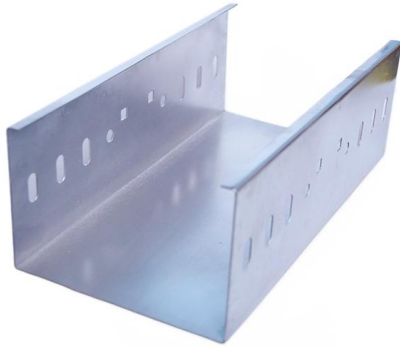

Custom-made metal cable trays in New Zealand

The Elite Tray

Have you been searching for a high quality aluminium ute tray? Forged Alloy's ultra heavy duty & high quality Elite ute trays may be for you. Built to last in any New

Cable Trays & Basket NZ , Cable Management Trays

Shop a wide range of cable trays and cable baskets at RS NZ. Explore stainless steel, mesh, rolled edge options and more for your cable management needs.