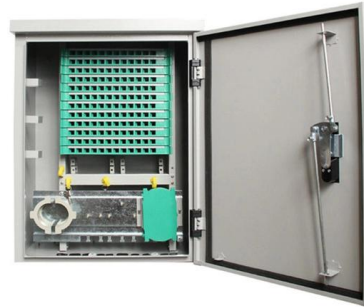

Cable Tray -- Ideal Electrical Suppliers Limited

Your local electrical suppliers since 1936, we stock over 53,000 electrical supply products. Shop online, or at one of our New Zealand-wide stores today

Cable Tray In New Zealand

As one of the best Cable Tray Manufacturers in New Zealand, we are trusted by people not only within the boundaries but even beyond that. Our custom-based products are able to match up your distinct

Wire Mesh Cable Trays & Components

Using wire mesh cable tray systems involves selecting the right components, planning the layout, and following precise installation steps. Proper installation