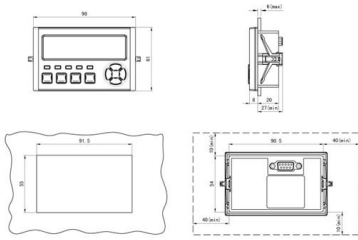

6U Wall Mount Open Frame Network Rack

Designed specifically for 19 inch IT network equipment, network switches, and A/V devices, this open frame rack offers a perfect balance of functionality, flexibility,

BLACK-STONE NETWORK : Blackstone Outdoor Racks

The Blackstone Outdoor 6U 600mm network cabinet does the job for offices and retail environments that require a secure, heavy-duty wall-mounted storage option for standard 19" rack-mount servers and

6U Racks , 6U Server Cabinets , Server Room Environments

We offer superbly priced and high-quality server racks, open frames and cabinets (floor standing and wall mounted) tailored to your requirements.