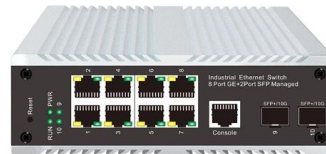

6U Wall Mount Network Rack

6U Wall Mount Network Rack - 14 Inch Deep (Low Profile) - 19" Patch Panel Bracket for Shallow Server and IT Equipment, Network Switches - 44lbs/20kg Weight

6U rack , Newegg

Intellinet Vertical Wall Mount Rack Bracket for 19" Equipment, 6U, Space-Saving Mini-Rack to Mount 19 in. Network Equipment Vertically on a