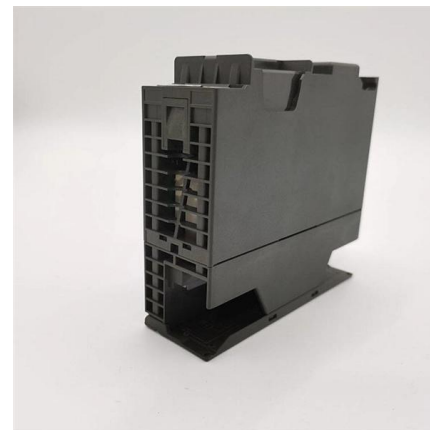

Amazon : 6u Rack

Browse 6U network cabinets with ventilation and cable management features. Protect your IT infrastructure while maintaining optimal equipment performance.

Choosing the Right Network Cabinet Size -

Learn how to select the perfect network cabinet size (6U, 12U, 24U, 42U) for your needs. This guide helps you optimize space and ensure proper equipment housing.