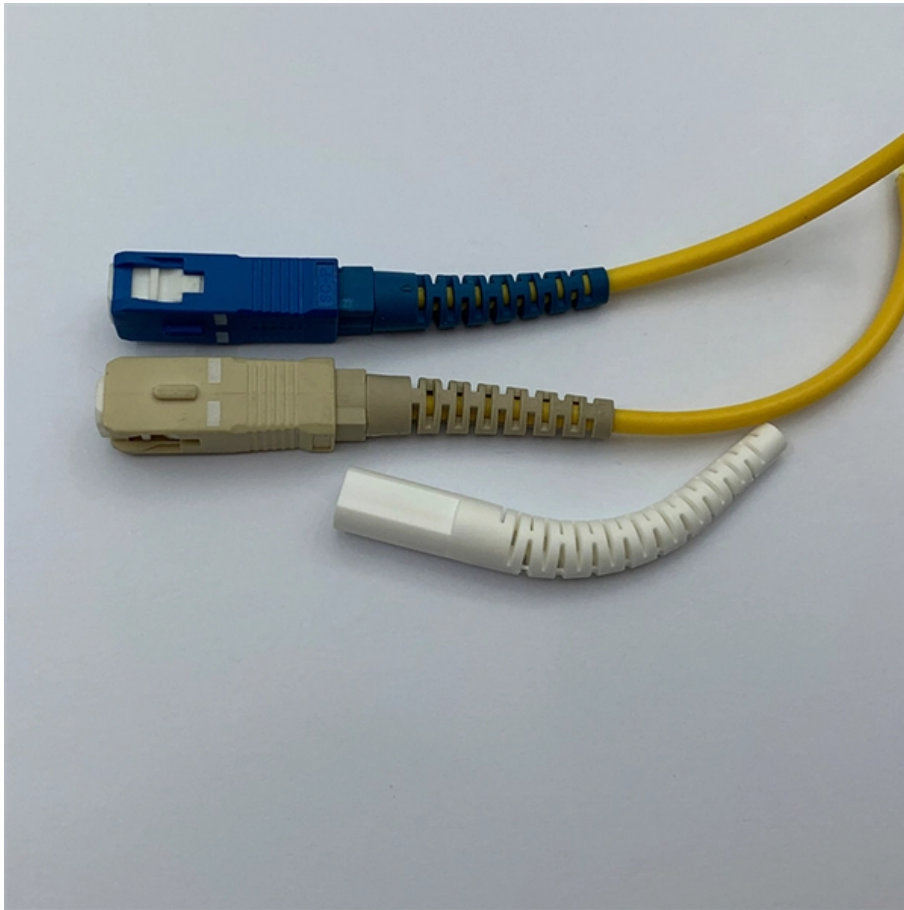

Adam Tas Corridor Energy

Customized baffle for distribution box

Customized baffle for distribution box

Polylok 24" Rhino Baffled Distribution Box (10 Hole)

The Polylok 24" Rhino Baffled Distribution Box is the most versatile box on the market. The baffled design allows for solids to settle on the bottom of the box

How To Create A Sound Baffle Box: A Step-By-Step Guide

One effective method is by using a sound baffle box. These boxes are designed to reduce noise by absorbing, diffusing, or blocking sound waves. Whether you want to create a quiet