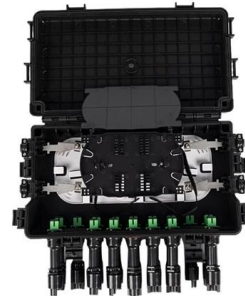

Trough type distributor with enhanced baffle plates and side wall orifices (available on one side or on both sides). The enhanced baffle plates can not only guide the

Distribution Baffles

The distribution baffles will assure the interface levels in the liquid section is clam and stable and the overall design will meet and/or exceed the separation objective.

Baffles

Perforated Distribution Baffles are fitted downstream of the inlet device in the separator. The bulk liquids from the inlet device fall under gravity into the inlet processing zone, which is bounded by the