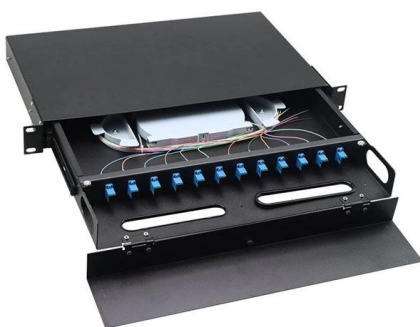

Galvanized Large Span Cable Tray 200*100 Trough

Supplier highlights: This supplier is both a manufacturer and trader, mainly exporting to South Korea, Singapore, and Benin, offering full customization, design

Custom Tray Cable Solutions For Process Industries

Speed up cable installations in trays, troughs, ducts, conduit, and direct earth burials in petrochemical, steel, pulp and paper, cement, mining facilities, and more.

Custom Trough-Type FRP / GRP Cable Tray Cable Trunking in Hot

Trough-type FRP cable tray is a cable tray with a trough-like shape made from fiberglass reinforced plastic, combining the benefits of a specific design with the advantages of a particular material.