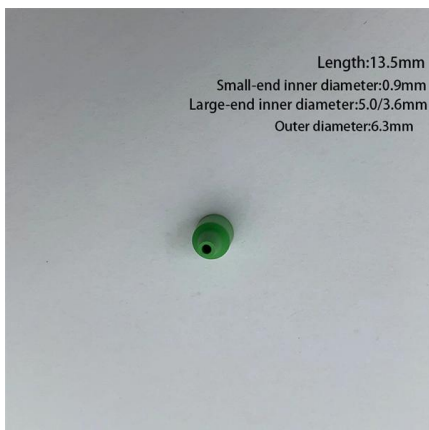

### FRP Trough Cable Tray with Channel-Like Design

Trough-type FRP cable tray is a cable tray with a trough-like shape made from fiberglass reinforced plastic, combining the benefits of a specific design with the