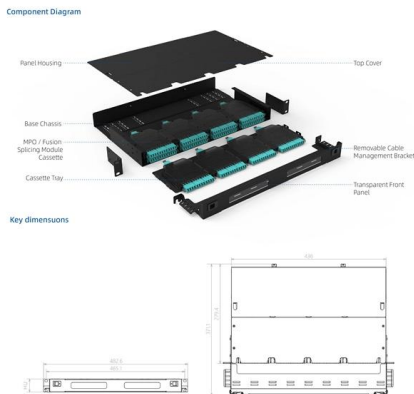

Customs Ruling NY N301401

NY N301401 Nov 07, 2018 Type : Classification o
HTSUS : 8504.40.8500; 8517.62.0090
CLA-2-85:OT:RR:NC:N2:209 Carl W. Mertz TP
-Link USA Corp 145 South State College Blvd,
Suite 400

Customs Ruling NY N301457

They are layer 2 Rack-mounted switches designed for medium or large enterprise networks. They all feature 10/100/1000 gigabit Ethernet ports which operate at 1000 Mbps or 1 Gbps transfer speeds,

Customs Broker Frequently Asked Questions

May a customs broker hire an independent contractor, or a temp-agency/leased employee to conduct customs business on behalf of the broker? Will brokers be required to report all employees under the

Customs Ruling NY N301401

NY N301401 Nov 07, 2018 Type : Classification o
HTSUS : 8504.40.8500; 8517.62.0090
CLA-2-85:OT:RR:NC:N2:209 Carl W. Mertz TP-Link
USA Corp 145 South State College Blvd, Suite
400