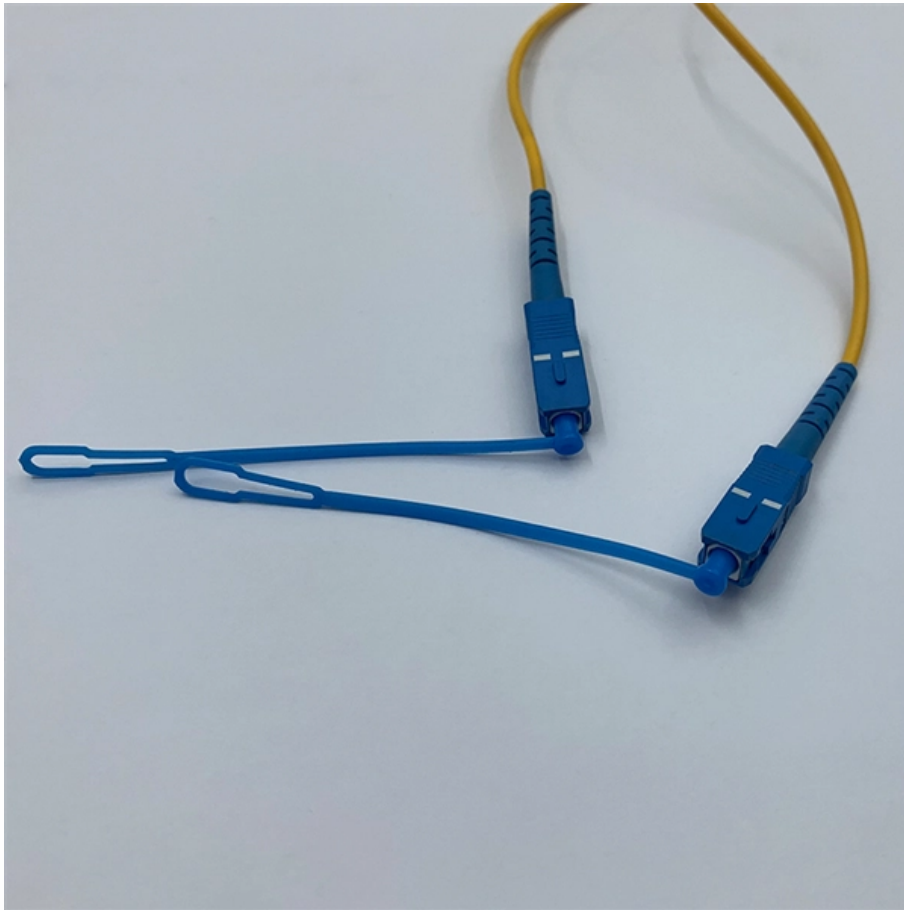

Adam Tas Corridor Energy

Czech Electric Cable Tray Installation

Czech Electric Cable Tray Installation

How to Install Cable Tray: A Comprehensive Guide to Different Cable

Welcome to our step-by-step guide on installing cable trays! In this video, we'll explore the different types of cable trays available and provide detailed instructions for their installation.

Cable Tray Technical Guide A practical guide to product selection and

Cable tray length is selected based on the load to be supported, the distance between the supports (also referred to as the span), and handling and installation constraints.

A Guide to Cable Tray Accessories and Their Functions

Explore a detailed guide to cable tray accessories and understand their uses in ensuring safety, stability, and efficiency in electrical system

Cable Trays General Installation Animation , EAE Electric

Learn about effective Cable Tray Installation and Maintenance. Get practical tips for planning, fitting, and looking after your cable trays.

Electrical Cable Tray In Czech Republic

Features of Electrical Cable Tray: Durable galvanized steel construction for longevity. Various sizes and configurations to suit needs. Open design for easy cable installation and access. Corrosion-resistant