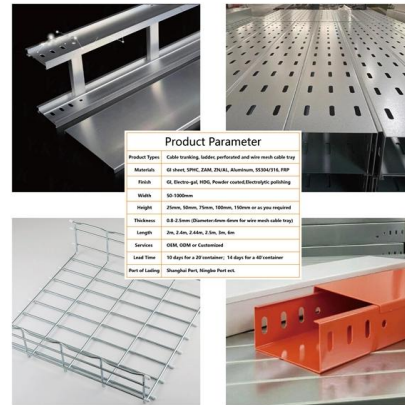

Mastering Cable Tray Installation , Step-by-Step Guide for a Seamless

Mastering cable tray installation is crucial for creating a safe, organised, and efficient cable management system. By following this step-by-step guide, you can ensure a seamless setup that

Cable Tray Manufacturers In Czech Republic, Electrical Cable Tray

Leading Cable Tray Manufacturers In Czech Republic Cable Trays are important for ensuring the protection of the wiring system and supporting insulated electric cables used for distribution and

Cable Tray Installation Procedure Guide , PDF

It describes inspecting and storing cable trays upon receipt, installing trays flat or vertically, fixing trays to structures, designing trays to carry loads, providing