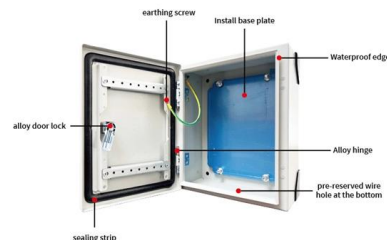

Cable Trays In Czech Republic

We don't just sell cable trays; we provide exceptional service and expertise. Our team of qualified professionals can assist you with product selection, system design, installation support, and much