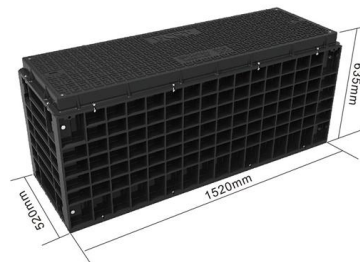

A Guide to Installing and Supporting Electrical Cable Trays

This guide covers the critical steps, from selecting the right electrical cable tray and performing accurate cable fill calculations to managing a safe cable pull through