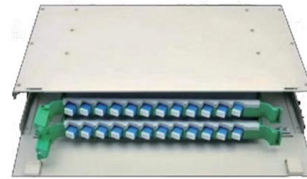

suitable for industrial and civil installations. We focus on our dreams to