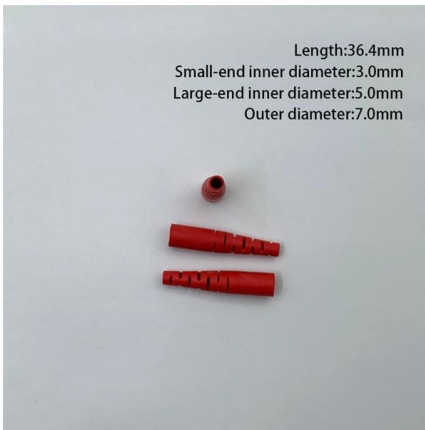

Cable Tray Technical Guide A practical guide to product selection and

Cable tray length is selected based on the load to be supported, the distance between the supports (also referred to as the span), and handling and installation constraints.

Eurostrut Cable Trays , cable tray, cable route and

Cable Trays Clear cable routing - Organized and safe cable management, easy maintenance, helps prevent failures. Strong and durable - Made of hot-dip

190X95X25mm

Mesh cable tray systems

od ventilation. They can be used universally. The mesh cable trays are suitable for the installation of power cable. and cables in various areas of application. The grid widths allow cables to b. easily fed

PVC Cable Tray In Czech Republic

Your Trusted PVC Cable Tray Suppliers in Czech Republic Made from high-grade PVC, our cable trays are resistant to rust, chemicals, and corrosion, making them ideal for use in harsh environments.