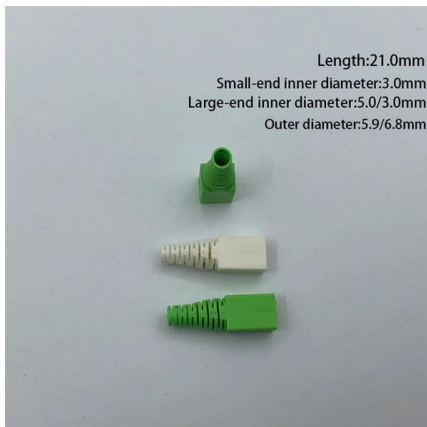

Cable Tray Installation

Learn everything about cable tray installation with our complete guide. Discover types, steps, and safety tips for efficient electrical cable management.