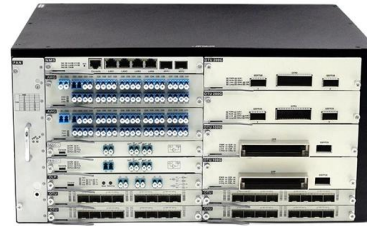

Colocation and connectivity in global, AI-ready data

Colocate to our Santiago data centers and enjoy rich interconnection opportunities within this premier cloud and connectivity hub. Ideal location for companies