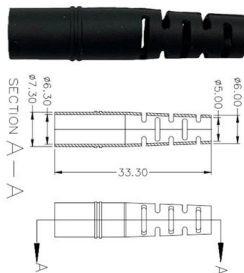

Power Distribution Units Brochure

Find detailed specifications and part numbers to select the perfect PDU solutions for your specific requirements. Panduit Power Distribution Units are designed for the modern data center, integrating

Top Data Center PDU Manufacturers , Reliable Power Distribution

Need high-quality data center PDUs? Discover leading manufacturers offering smart, scalable power distribution units with remote monitoring. Ideal for enterprise data centers requiring reliability. Click to

White Paper Power Distribution Units (PDUs) in Data Centers

In a typical Data Center power chain, PDUs follow UPS systems and generators, providing the final point of distribution before reaching Remote Power Panels (RPPs) or directly to equipment.