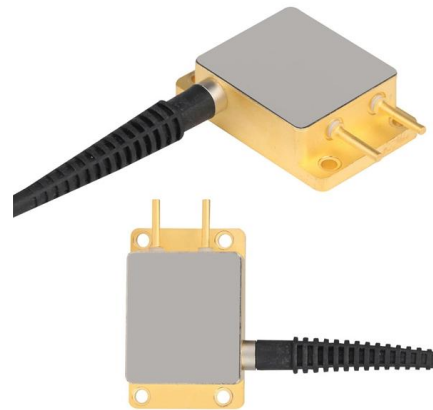

What Is a PDU in Data Centers and Why Is It Important?

Single-phase PDUs are common in smaller data centers or home office setups and are typically used with standard voltage. Three-phase PDUs are more