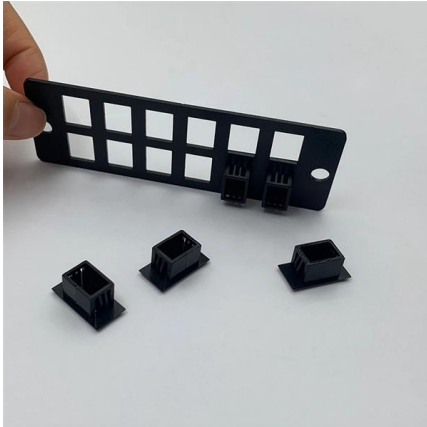

Debugging the 12-core drop fiber optic cable