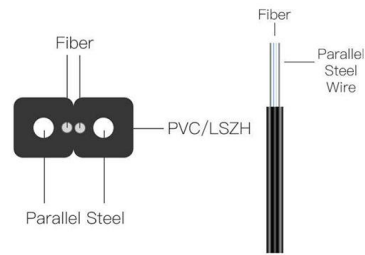

Fiber Optic Drop Cable -Types, Structure & FTTH

Learn what fiber optic drop cable is, its main types, structures, and FTTH applications. Compare indoor, outdoor, flat, and aerial drop cables for your

FTTH Drop Cable Maintenance & Troubleshooting

Learn easy, practical tips to maintain your FTTH drop cables, prevent signal loss, and troubleshoot fiber faults quickly. Discover how regular checks and

FDC-TSM12 Flat Drop Fiber Optic Cable Toneable, 12

Toner Cable carries industry-standard FDC Series Flat Drop Cable. Toneable copper component in a

polyethylene jacket. 12 count fiber. Stock up today!

Fiber Optic Drop Cable: An Ultimate Guide for 2024

Fiber optic drop cables are the critical link between the main fiber optic network and individual buildings or residences. They deliver the high bandwidth

Fiber Optic Drop Cable Guide

Flat drop fiber optic cable is famous for its flat appearance, usually made of polyethylene (PE) sheath, loose tube with optical fiber inside, and two

Fiber Optic Cable Installation and Handling Instructions