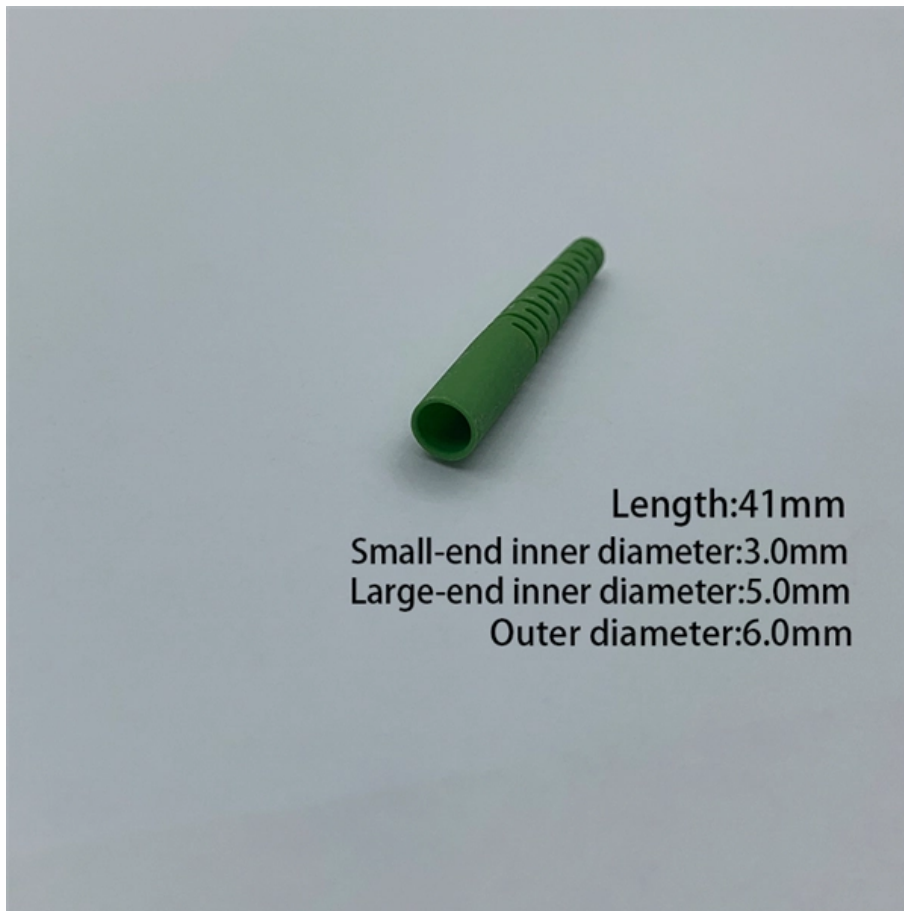

Adam Tas Corridor Energy

Debugging the 12-core drop fiber optic cable