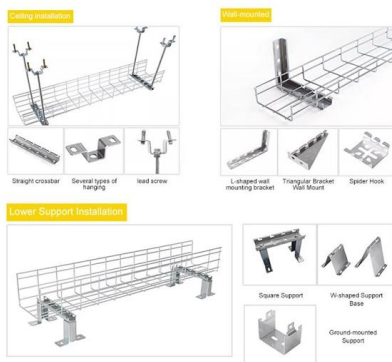

INSTALLATION METHOD

What Are the Main Types of Fiber Optic Drop Cable?

Fiber optic drop cables are an important part of modern telecommunications and networking systems. They play a vital role in delivering

Ethernet PHY Fiber Debug Guide

This application note provides consolidated information on the fiber functionality available in DP83822 and DP83869. The document includes characterizations for the interface and exclusive register