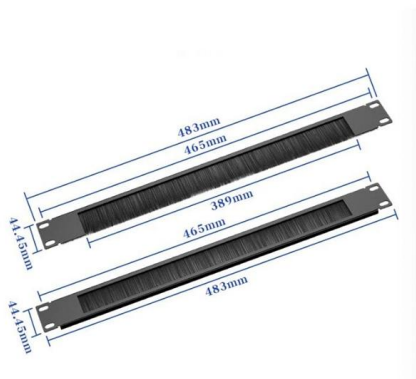

Cable trays

We offer a wide range of cable tray systems to support tubing, electrical cables and instrumentation. Our cable trays are produced in fit for purpose materials like