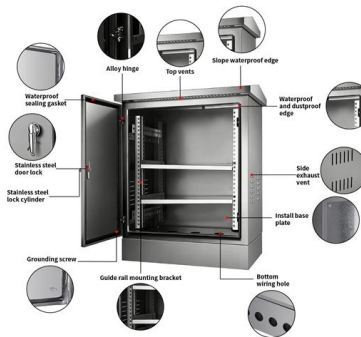

Cable trays

We offer a wide range of cable tray systems to support tubing, electrical cables and instrumentation. Our cable trays are produced in fit for purpose materials like