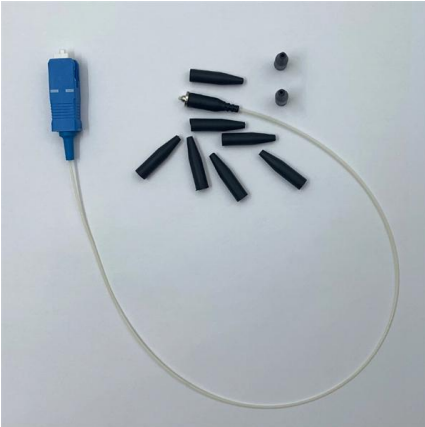

Adam Tas Corridor Energy

Diameter of outdoor drop fiber optic cable

Diameter of outdoor drop fiber optic cable

Indoor,Outdoor Fiber Optic Drop Cable

Indoor,Outdoor Fiber Optic Drop Cable
UnitekFiber is a professional Indoor,Outdoor Fiber Optic Drop Cable manufacturer. We provide Tight-Buffered 900mm, Loose Tube 250mm, Toneable and Non

Fiber optic, drop outdoor cable

Datasheet Fiber Optic, cable, Outdoor, 2-4 fibers
DESCRIPTION MICROLINK FTTH Drop Cable is made of 1 to 4, 250mm individually colored optical bers with ber reinforced strength members, steel

Outdoor FTTH Flat Drop Cable

Outdoor FTTH Flat Drop Cable Outdoor Self-supported FTTH flat drop cable are used in high speed and broadband application. The design

features UV resistant,

Fibre Optic Cable Catalogue

Outdoor FTTH Drop Cable, FS

FTTH drop cables are made for connecting user's devices with outdoor feeder cable, especially suitable for duct installation. The optical fiber unit is located in the center.