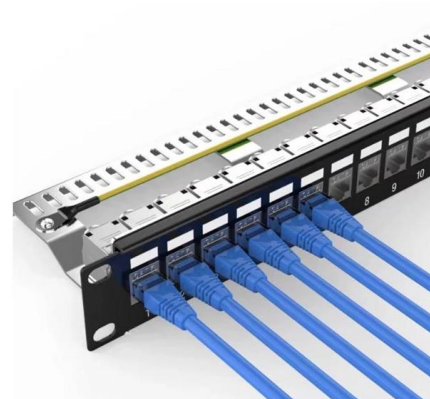

Fiber Optic Drop Cable Assembly Fiber Optic Drop Cable

SPECIFICATIONS and Non-Toneable applications. Each assembly shall include an outdoor connector compatible with Corning Incorporated authorized products and simplex fiber with gel-filled single tube