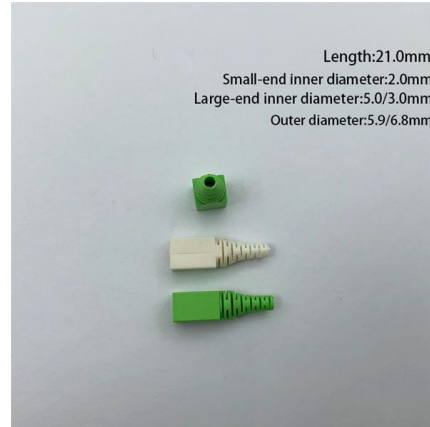

features UV resistant,

Fibre Optic Cable Catalogue

Fibre Types & Wavelengths Briticom® cables are available in many specifications, for both indoor and outdoor use. We have a wide range of indoor and outdoor fibre optic distribution, patching and and