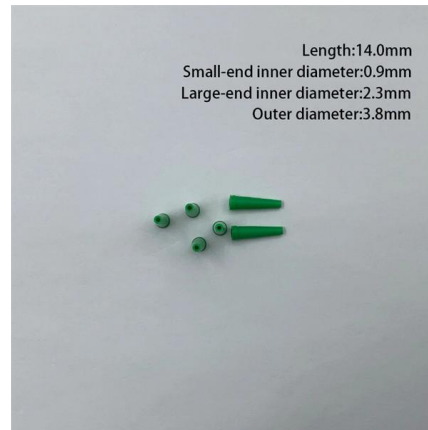

Help Center

Use the table below to find the spool/bobbin dimensions for wire & cable products sold throughout our store. To find the spool size that is used for a specific

CABLE REEL DIMENSIONS.xls

Replaces the existing face plate and allows a piece of cable to feed through the front plate and that the reel can be moved further away from the equipment. A hole in the centre allows access to the drum

Fiber Optic Cable Reel User Manual

The cable reel must be secured to a solid surface using at least (4) M8 or 5/16" bolts, either from the top or bottom. From the top: use the (4) 8.4mm diameter holes in the chassis cross angles to secure to a

Ordering information

NO.	1	2	3	4
Model	F50H	F100G	F102H	F100M
Product name	Patch Panel	Patch Panel	Patch Panel	Patch Panel
Illustration				
HU	1	2	3	4
Maximum number of cores	56	112	288	288
Product size (including module and adapter)	482.0*208.7*63.2mm	482.0*208.7*88.1mm	482.0*208.7*113.5mm	482.0*208.7*137.7mm
Standard color code	RAL9005	RAL9005	RAL9005	RAL9005

Fiber Optic Cable Reel Sizes

Find out about our cable drum dimensions, weight, length, standard spool and wooden cable reel sizes.

PKR Ltd

The standard hole sizes available are: Small hole - 14mm diameter, Large hole - 20mm diameter, Slot - 18mm x 100mm. Back to top. Used as barrels in the construction of a number of our cardboard and