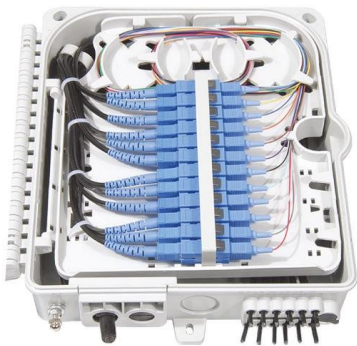

1.0 Fiber cable reel

1.0 Fiber cable reel The reel's structural components consist of two flanges, central drum, flange bolts, SmartReel™ test connector and horizontal wood slats (Figure 1) that keep the reel in

Qualified fiber optical cable reel, optical cable reel, fiber

The portable fiber optic cable reel is a professional device for fiber optic cabling. It has large capacity for optical fiber cables of different diameters, such as 3.0mm

Help Center

Use the table below to find the spool/bobbin dimensions for wire & cable products sold throughout our store. To find the spool size that is used for a specific

CABLE REEL DIMENSIONS.xls

Replaces the existing face plate and allows a piece of cable to feed through the front plate and that the reel can be moved further away from the equipment. A hole in the centre allows access to the drum