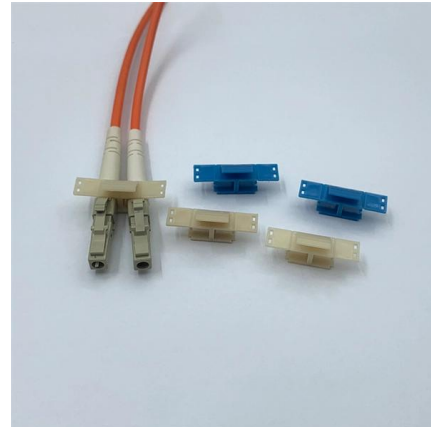

Available in 1U/2U/4U rack mount and wall mount configurations,

8 Port Wall Mount Fiber Optic Patch Panel

Description The 8 Port Fiber Patch Panel is a compact wall mount enclosure designed for indoor fiber optic distribution. It supports up to 8 adapter ports,

Understanding Fiber Patch Panels: A Comprehensive

The author hopes that a clear understanding of the principles and fiber patch panel applications will prepare the reader to make rational and