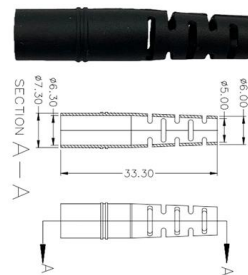

Understanding Fiber Patch Panels: A Comprehensive

The author hopes that a clear understanding of the principles and fiber patch panel applications will prepare the reader to make rational and