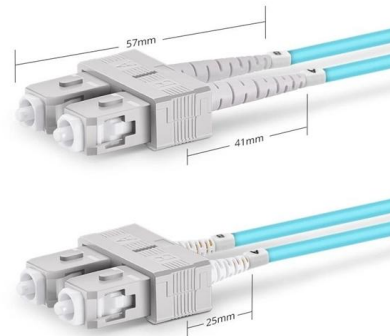

12 Port Sliding Fiber Patch Panel For SC LC Option-

This 12 port rack-mounted fiber patch panel is available to be pre-terminated various adapter (like sc and lc in simplex or duplex) and 12 or 24 strand pigtail with single

Duplex SC UPC

Fiber Optic Patch Panel Guide

Navigate 2026 network architectures with our definitive guide on selecting a fiber optic patch panel. Evaluate trade-offs, standards, and common buyer mistakes.