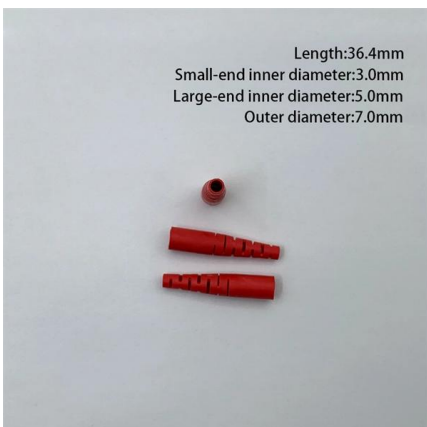

Ukuran box panel listrik adalah faktor penting dalam perancangan dan instalasi sistem listrik sebuah bangunan. Box panel

Electrical Distribution Panel Size 40x50 cm

Distribution Panel 40x50 cm is a compact size electrical panel designed for electrical power distribution needs in home installations, shop houses, small buildings, offices, and light scale projects.