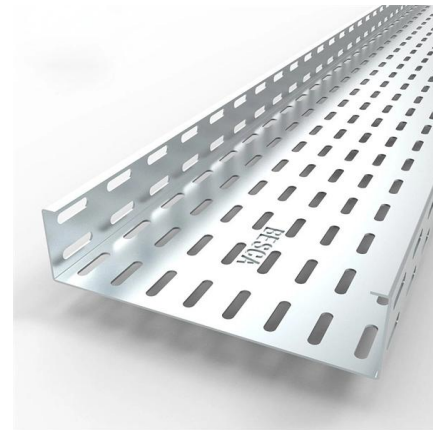

Direct Sales of Sloping T-Type Cable Trays

Perforated and Closed-Bottom Cable Trays

Explore Spina Group's perforated cable trays in HDG, stainless and aluminium steel. Available with covers and in 100mm size for industrial cable management.

Cable Trays and Fittings

Cable trays consist of rigid components like supports, connectors, and fittings made of either certain steel alloys or aluminum materials. The right cable trays and

Custom Cable Trays & Accessories , I Tech Cable Trays , I TECH CABLE TRAYS

Discover a wide range of cable trays, including simple gi slotted channels and complex systems with ladder type bends. I Tech Cable Trays offers essential cable tray accessories, such as joint plates

WIBE CABLE TRAYS FOR DEMANDING APPLICATIONS

Explore the types of cable trays, their advantages, applications, and standard sizes. Learn how they improve cable management and support various industries.

Cable Trays

Our profiles are compatible with all cable tray and cable ladder types, guaranteeing perfect alignment, stability, and load distribution. The system is suitable for both industrial and infrastructure