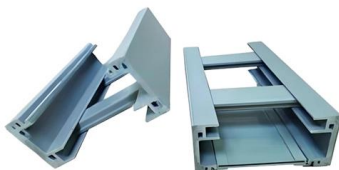

PATNY Ladder Type Cable Trays (LTCT)

Patny Ladder type cable trays. Patny Systems designed cable trays to provide an efficient and economical method of cable management. Reach us today.