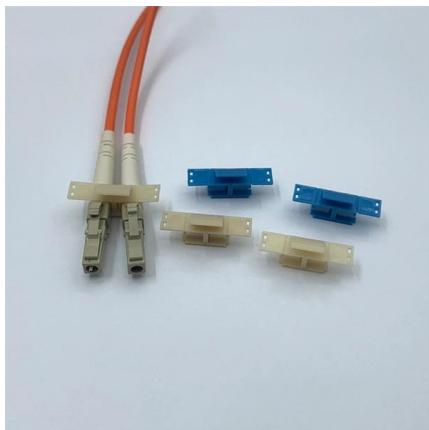

Direct Sales of Sloping T-Type Cable Trays

Perforated and Closed-Bottom Cable Trays

Explore Spina Group's perforated cable trays in HDG, stainless and aluminium steel. Available with covers and in 100mm size for industrial cable management.

Cable Trays and Fittings

Cable trays consist of rigid components like supports, connectors, and fittings made of either certain steel alloys or aluminum materials. The right cable trays and

Custom Cable Trays & Accessories , I Tech Cable Trays , I TECH CABLE TRAYS

Four different mesh cable tray types are available, depending on the requirements, area of application and cable quantity. The innovative Magic connection system of the GRM and G-GRM mesh cable

Types of Cable Trays - Advantages, Applications and Sizes

Explore the types of cable trays, their advantages, applications, and standard sizes. Learn how they improve cable management and support various industries.

Cable Trays

Our profiles are compatible with all cable tray and cable ladder types, guaranteeing perfect alignment, stability, and load distribution. The system is suitable for both industrial and infrastructure