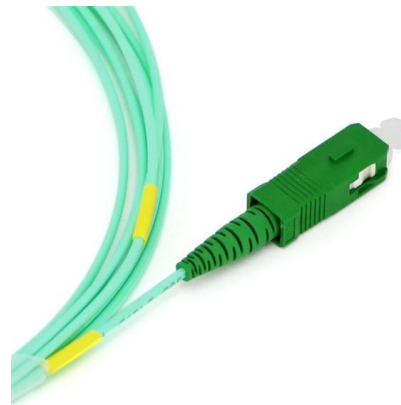

What is a Junction Box? A Complete Beginner's Guide

Learn what a junction box is, why it matters, the different types available, and how to choose the right junction box for safety and reliability.