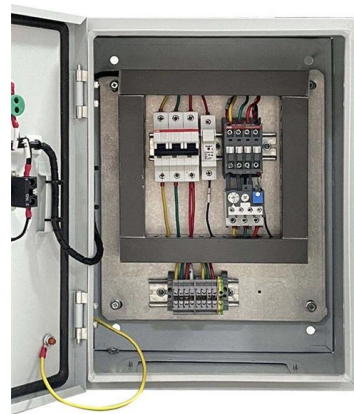

Square D(TM) Homeline(TM) 100-Amp Auxiliary Neutral Lug

This Homeline breaker box Neutral Lug is designed for Homeline load centers. It works with #1 - 1/0 copper and aluminum wire. It has both a UL listing as well as