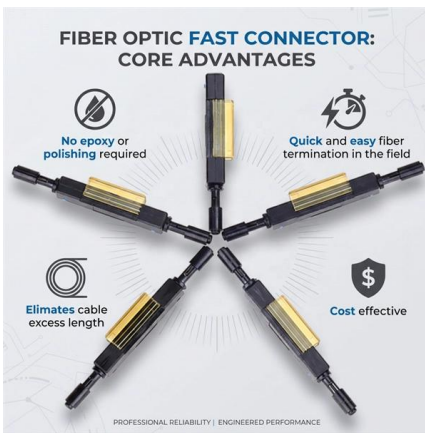

Load Center Lug Kits

Neutral/Ground Lug, 150A, BR and CH Series, CU/Al Rated Neutral/Ground Lug for BR and CH Series Loadcenters, 150 AMP, #3/0 Maximum Wire Size, Used As an Add-on Neutral or Ground Lug.

Amazon : Copper Lugs

Explore a comprehensive selection of copper wire lugs, from AWG 2 to 16. Get the perfect fit for your cables and enjoy secure, corrosion-

resistant connections.

Circuit Breaker Box Accessories