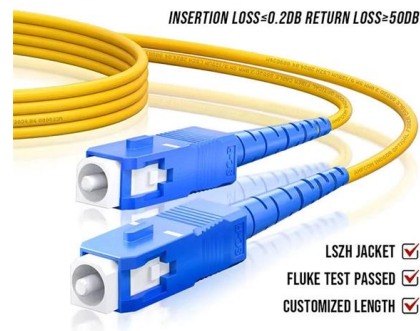

Electrical connection material , Cable lugs , LAPP Online Shop

Our insulated Easy-Entry cable lugs are available in various shapes: ring, fork, flange and pin cable lugs, circular connectors, connector sleeves, butt connectors and end connectors.

LugsDirect for stocked, discount wire and cable

Welcome to LugsDirect High Quality, US made, USMCA qualified, electrical lugs at factory direct prices. Always in stock!

Power Distribution Splice Box Panel

This splice box panel contains 1-4-4/0 AWG copper lug kits. Enclosure Design: This unit is housed in a space-saving NEMA 3R enclosure for protection against dust,

Cable Accessories

Meanwhile, our lugs have a long service life, are not easy to break, and have high safety performance. You can purchase a variety of industry-standard cable lugs from ZMS.