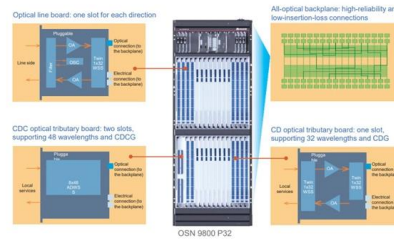

electrical junction box covers for a wide range of residential, commercial,