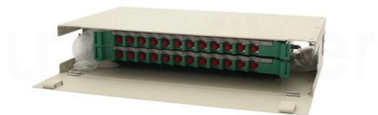

Distribution electrical enclosure, Distribution electrical

The CA-44a is a double insulation modular box equipped with a high transparent cover, designed for versatile use in various sectors such as electrical, water,

Cover for distribution board

Cover adap. for the entr. gutter or tube SIMBOX UNIVERSAL WP (** ATTENTION : Price per 1 Unit and Minimum Quantity / Multiplo order 20 Units **). Cancelations and returns limited.

Glare Max 3& 4 Pole MCB Cover SPN Plastic Wall Plate

Glare Max 3& 4 Pole MCB Cover SPN Plastic Wall Plate Power MCB Box Distribution Board Heavy Duty - White (Pack of 2)