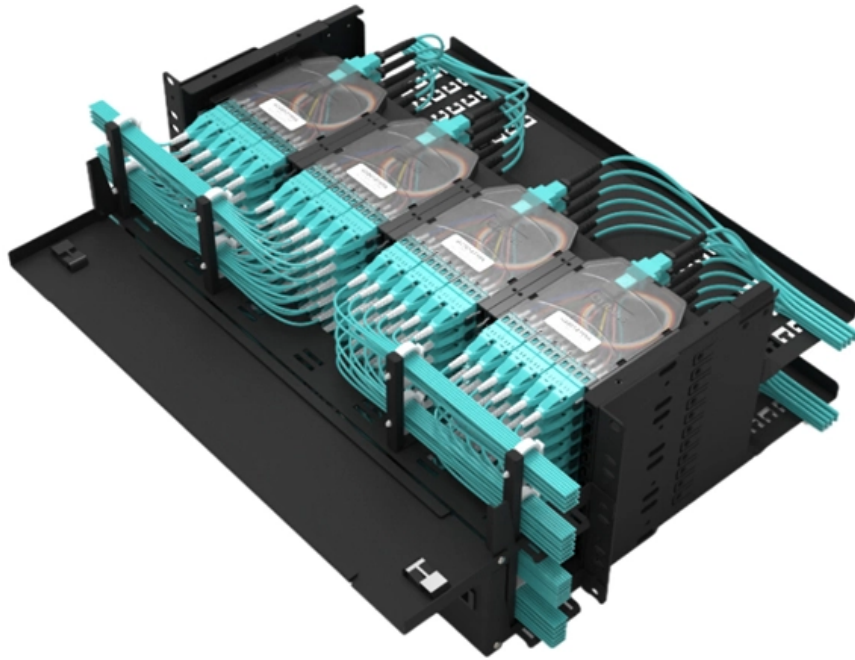

Adam Tas Corridor Energy

Distribution Box Curved Cover Plate

Distribution Box Curved Cover Plate

Electrical Round Cover Plates Manufactured in India by

Cover up open recesses in your walls and ceilings with Pressfit's Round Cover Plate. We manufacture high-quality round cover plates with excellent mechanical and

Metal Clad Boxes & Cover Plates , Contactum

Reflect Decorative Lacquered to reduce finger print marks Non-magnetic 9mm depth plate Curved edge profile Fits 25mm & 35mm metal back box iConic Decorative

WESCO

Modular distribution box

Modular distribution box The cover is double-curved and designed with a dewy, simple and elegant appearance.

Verified Supplier Distribution Board Cover Customizable & Industrial

Distribution electrical enclosure, Distribution electrical

The CA-44a is a double insulation modular box equipped with a high transparent cover, designed for versatile use in various sectors such as electrical, water,