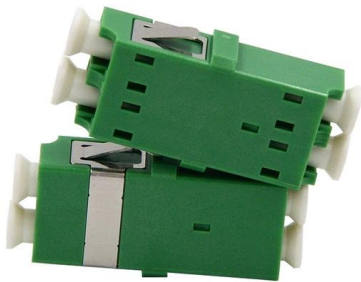

Distribution electrical enclosure, Distribution electrical

The CA-44a is a double insulation modular box equipped with a high transparent cover, designed for versatile use in various sectors such as electrical, water,

Glare Max 3& 4 Pole MCB Cover SPN Plastic Wall Plate

Glare Max 3& 4 Pole MCB Cover SPN Plastic Wall Plate Power MCB Box Distribution Board Heavy Duty - White (Pack of 2)

Steel Distribution Boxes

Content Box, Door, Hinges, Locks, Mounting Plate, Fixing screws, Cover plugs, Stiffener rails, Wall mounting brackets and Earthing facilities

Metal Clad Boxes & Cover Plates , Contactum

Lacquered to reduce finger print marks Non-magnetic 9mm depth plate Curved edge profile Fits 25mm & 35mm metal back box iConic Decorative iConic Decorative

6 Way MCB Distribution Box Cover Waterproof Plastic