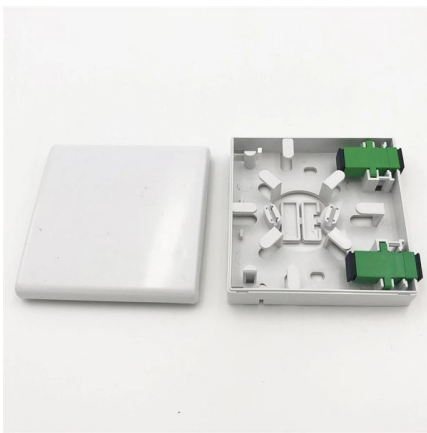

Papua New Guinea Warehousing and Distribution Logistics Market

Papua New Guinea Warehousing and Distribution Logistics Market is expected to grow during 2025-2031

WHOLESALE DISTRIBUTORS in PNG , WHOLESALE

Bintangor Trading Send Enquiry Goroka PO Box 3
Goroka +675 532 2888 Branches Postal: PO Box
238 Mount Hagen Categories General Store
Wholesale Distributors

Papua New Guinea City Product Center_4-Dongfeng-covering various

Dongfeng-covering various types of distribution boxes_rich and diverse product system, covering various types of distribution boxes and cabinet products.