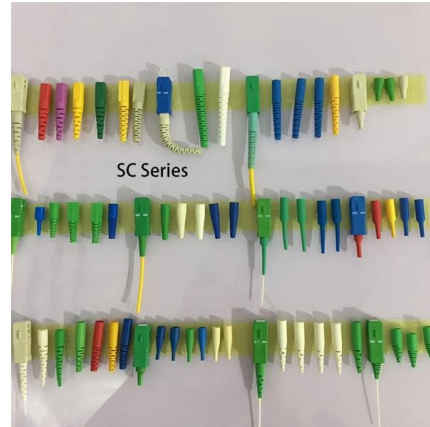

LT Distribution Panels, Cable Bus Ducts, Power Generators, and Electrical Transformers in Papua New

Packing Area Vastu in Lufa, Eastern Highlands, Papua New Guinea

What Vastu Really Means in Everyday Life in Lufa, Eastern Highlands, Papua New Guinea
Vastu in everyday terms is about how people move, store and handle things inside a building. In a packing