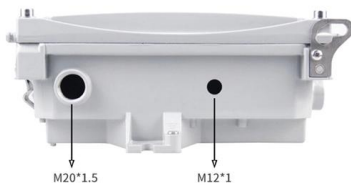

Buy Champion Power Equipment Pro Grade OSHA Compliant Power Distribution Box, 50-Amp Twist Lock Inlet, Six 120V GFCI Duplexes, One 120/240V 30A

PRC Connectors & Energy Distribution Modules

Phoenix Contact PRC Connectors and Energy Distribution Modules include inverted circular

connectors, angled circular connectors, energy distribution modules, and patch cables. The connectors are

Terminal & Distribution Boxes , Enclosures , BPX

Discover Terminal & Distribution Boxes at BPX. High-quality Enclosures with fast UK delivery and expert UK support for your industrial projects.