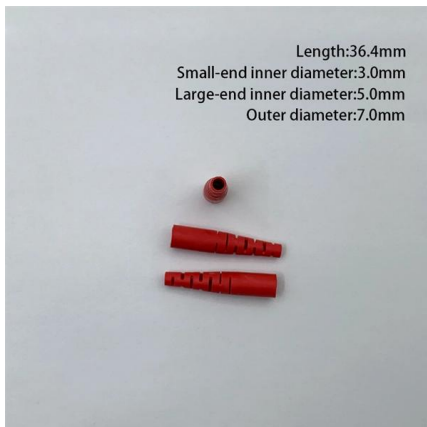

Electrical distribution , modular enclosure , box , cabinet , 72

Applications For household users: Suitable for electrical distribution in private houses, garages, workshops, farm buildings, solar power systems, or outdoor technical units where a more reliable