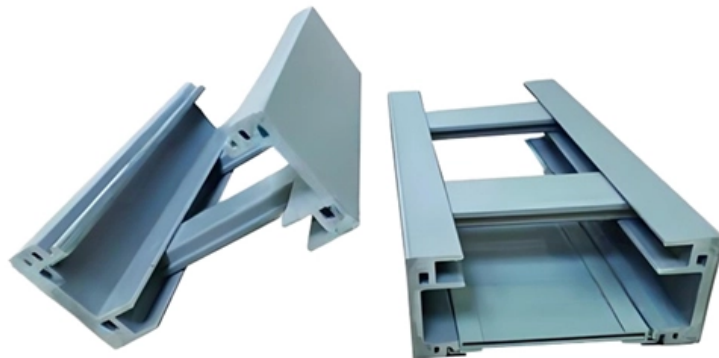

# **Distribution box PT cabinet**

### PT cabinet function and composition- Hunan Chengyuan Electrical

Function and Composition of PT Cabinet The PT cabinet (voltage transformer cabinet) is an indispensable core device in the power system, mainly used for key functions such as voltage

## Modular Distribution Cabinets Titan IP66

Enclosure made with modular profile. Able to withstand high electrical and mechanical voltages. A unique design made in A304L stainless steel (polished),